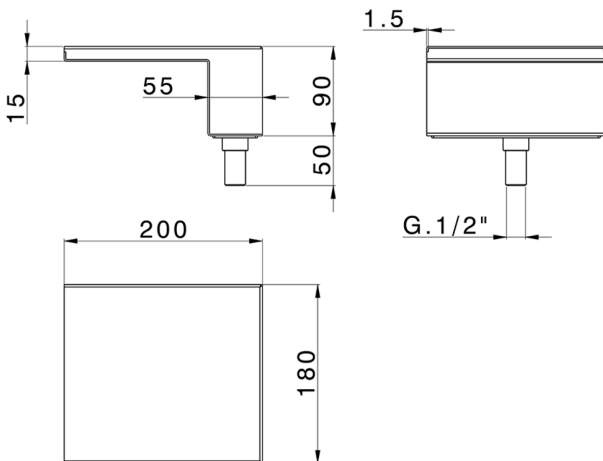

Deck-mounted waterfall spout COMPONENTS_ZB002280

MODEL **ZB002280**

Deck-mounted waterfall spout, Stainless Steel AISI 304

AVAILABLE FINISHINGS

D1 D1 Brushed Inox

D2 D2 Polished Inox

CHARACTERISTICS

2026-04-07