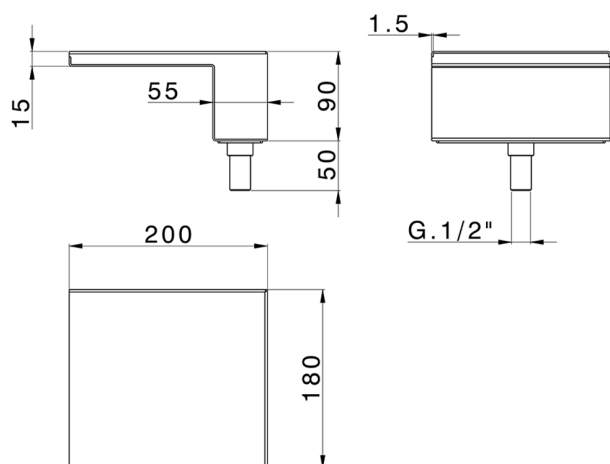

Deck-mounted waterfall spout COMPONENTS_ZB002280

MODEL **ZB002280**

Deck-mounted waterfall spout, Stainless Steel AISI 304

AVAILABLE FINISHINGS

D1 D1 Brushed Inox

D2 D2 Polished Inox

CHARACTERISTICS

2026-06-13