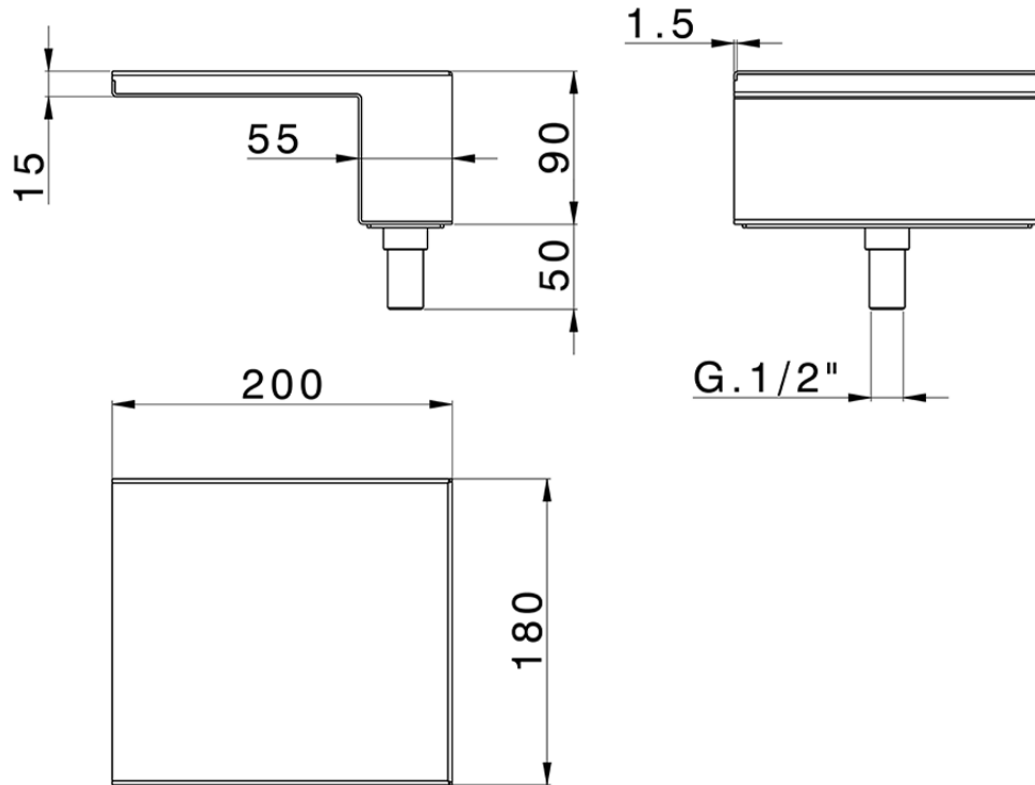

## Deck-mounted waterfall spout COMPONENTS\_ZB002280

ZB002280

<https://en.huberitalia.com/deck-mounted-waterfall-spout-components-zb002280>

2026-04-07