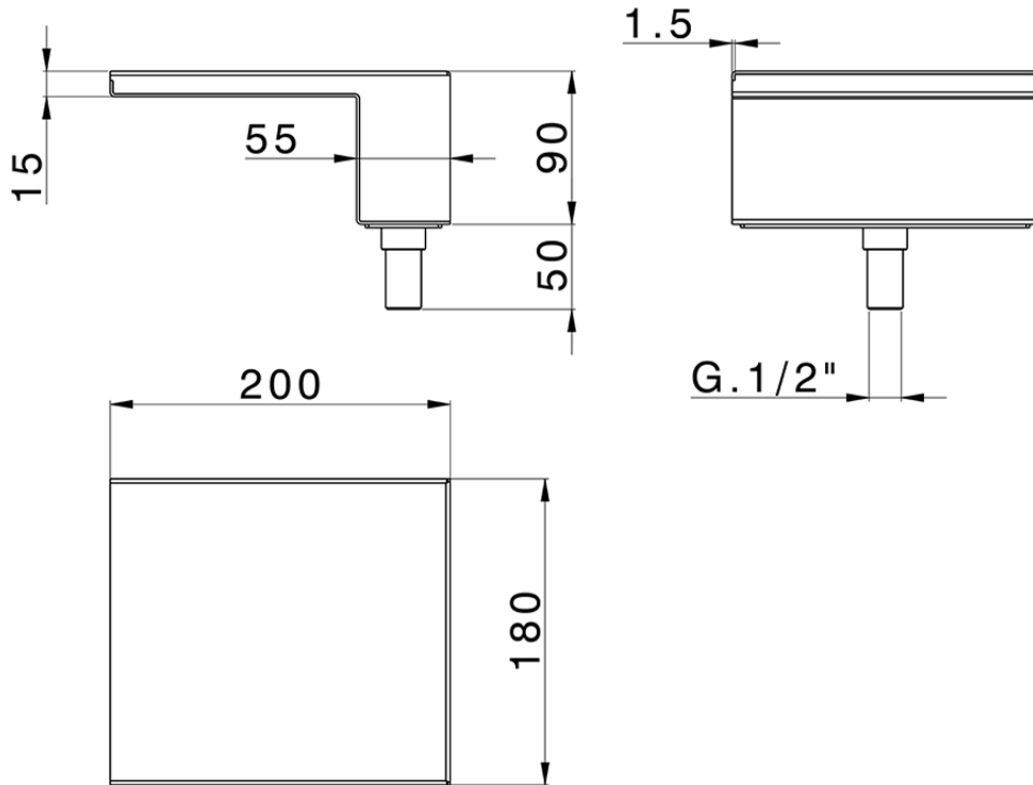

Deck-mounted waterfall spout COMPONENTS_ZB002280

ZB002280

<https://en.huberitalia.com/deck-mounted-waterfall-spout-components-zb002280>

2026-06-26