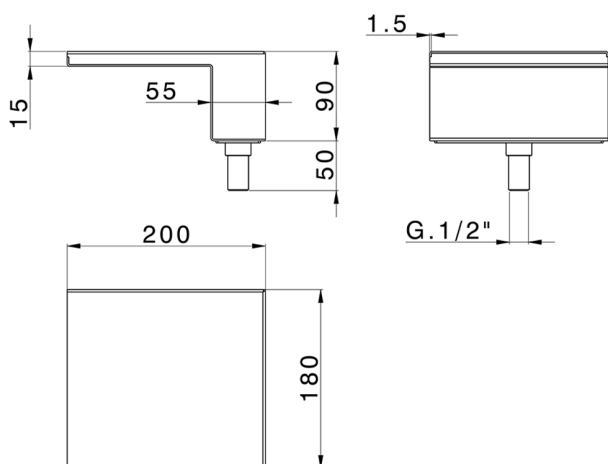

Deck-mounted waterfall spout COMPONENTS_ZB002280

MODEL **ZB002280**

Deck-mounted waterfall spout, Stainless Steel AISI 304

AVAILABLE FINISHINGS

D1 D1 Brushed Inox

D2 D2 Polished Inox

CHARACTERISTICS

2026-06-13