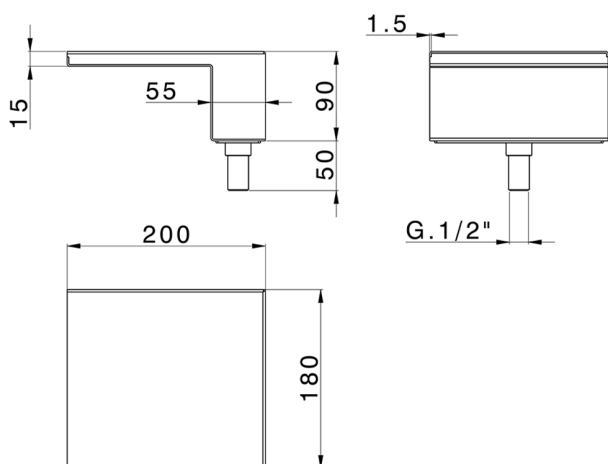

Deck-mounted waterfall spout COMPONENTS_ZB002280

MODEL **ZB002280**

Deck-mounted waterfall spout, Stainless Steel AISI 304

AVAILABLE FINISHINGS

D1 D1 Brushed Inox

D2 D2 Polished Inox

CHARACTERISTICS

2026-04-05