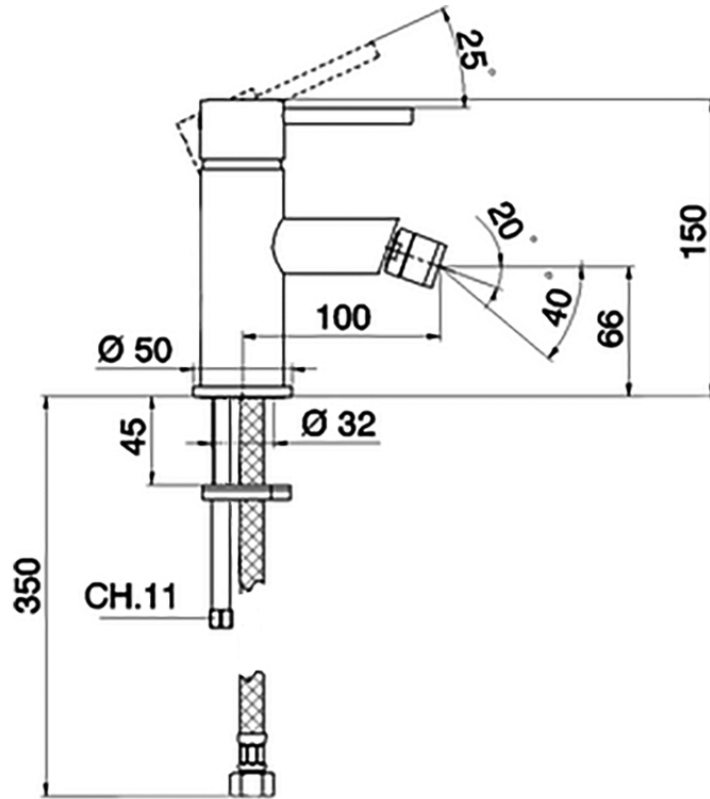

## Single lever bidet mixer TRATTO EVO\_TV000560

TV000560

<https://en.huberitalia.com/single-lever-bidet-mixer-tratto-evo-tv000560>

2025-04-23