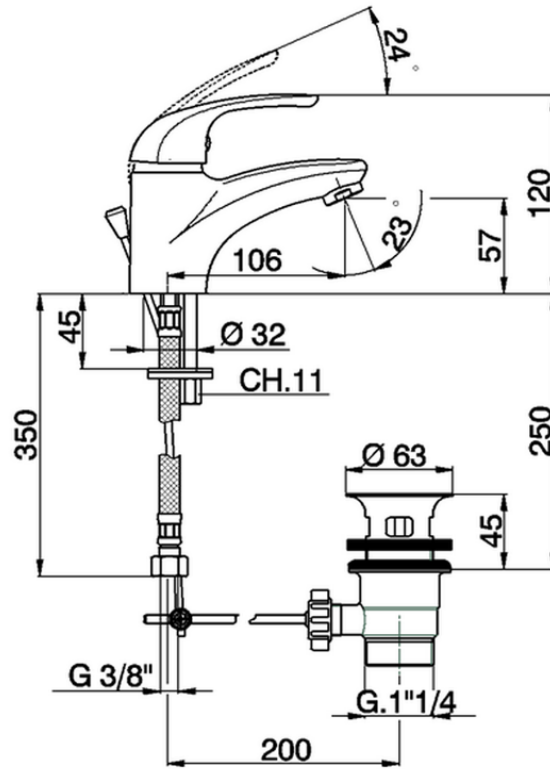

Single lever washbasin mixer NORMA\_NM000510

NM000510

<https://en.huberitalia.com/single-lever-washbasin-mixer-norma-nm000510>

2026-06-06