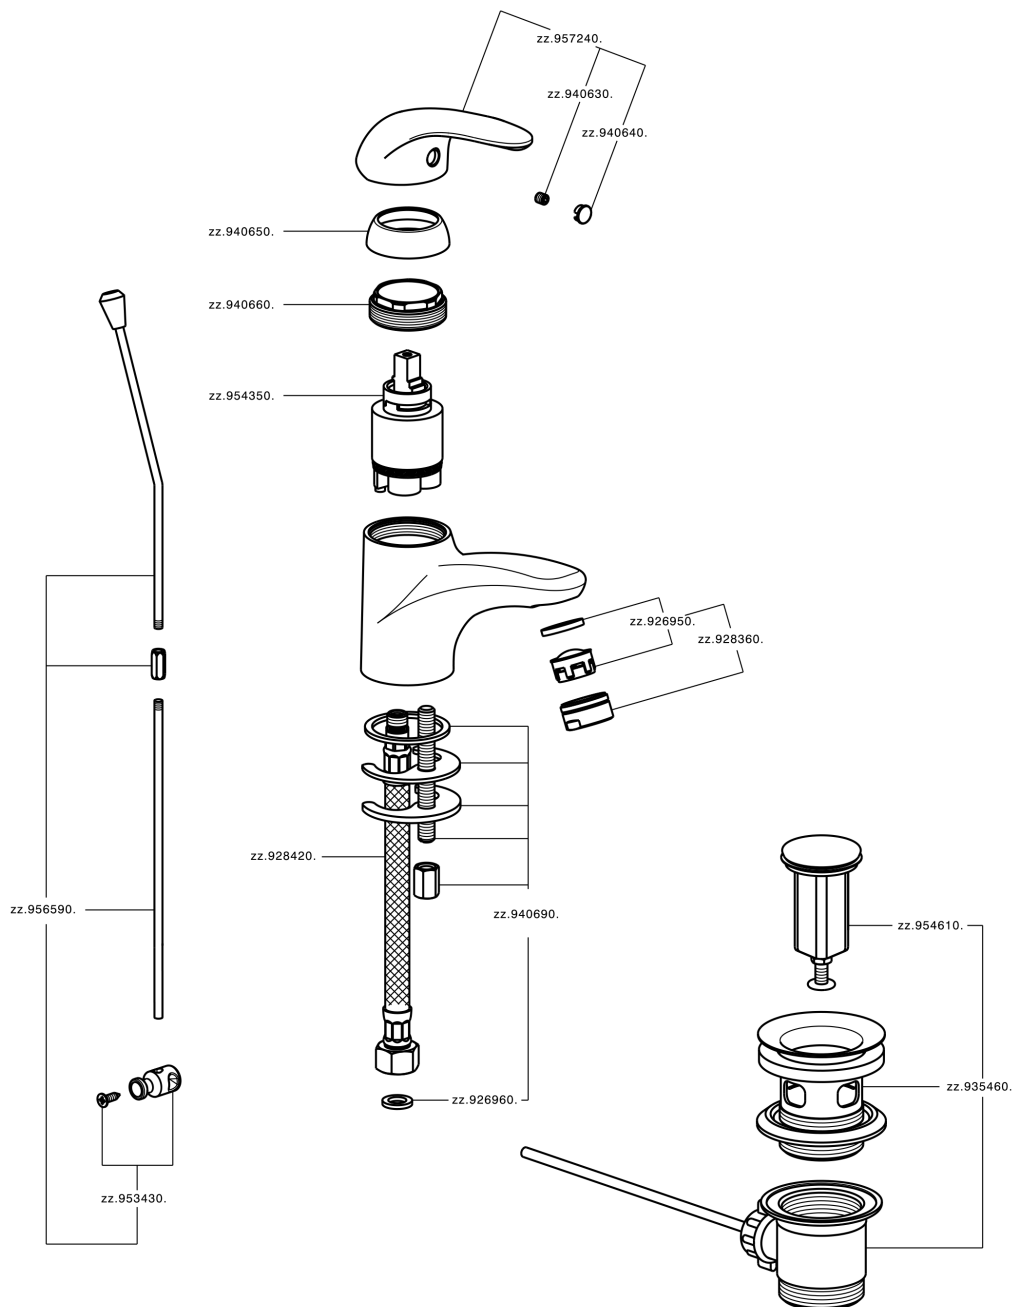

Single lever washbasin mixer NORMA_NM000510

NM000510

<https://en.huberitalia.com/single-lever-washbasin-mixer-norma-nm000510>

2026-05-16