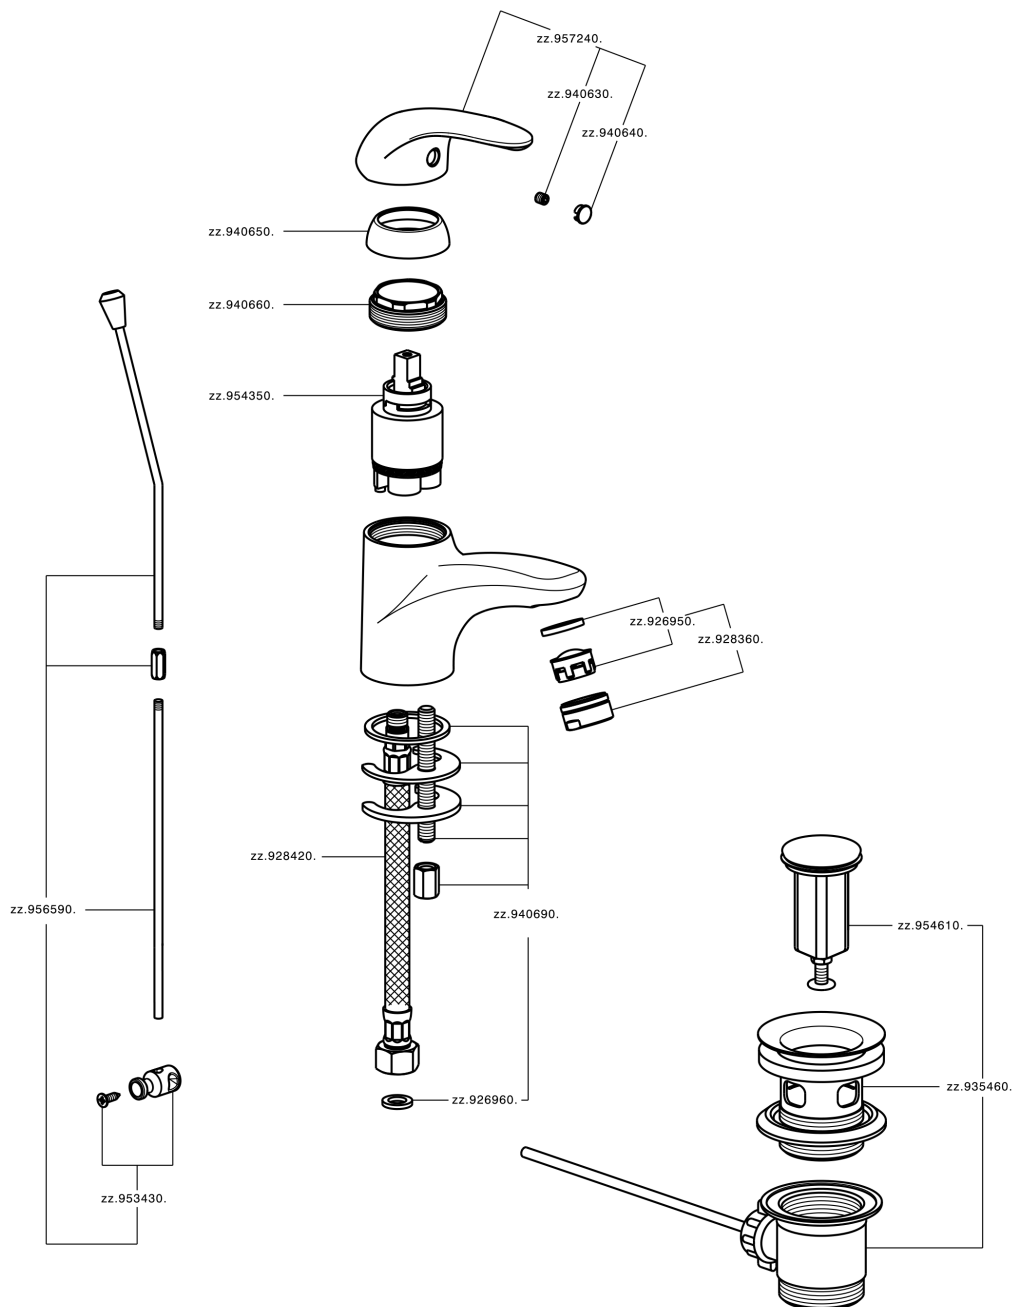

Single lever washbasin mixer NORMA_NM000510

NM000510

<https://en.huberitalia.com/single-lever-washbasin-mixer-norma-nm000510>

2026-04-05