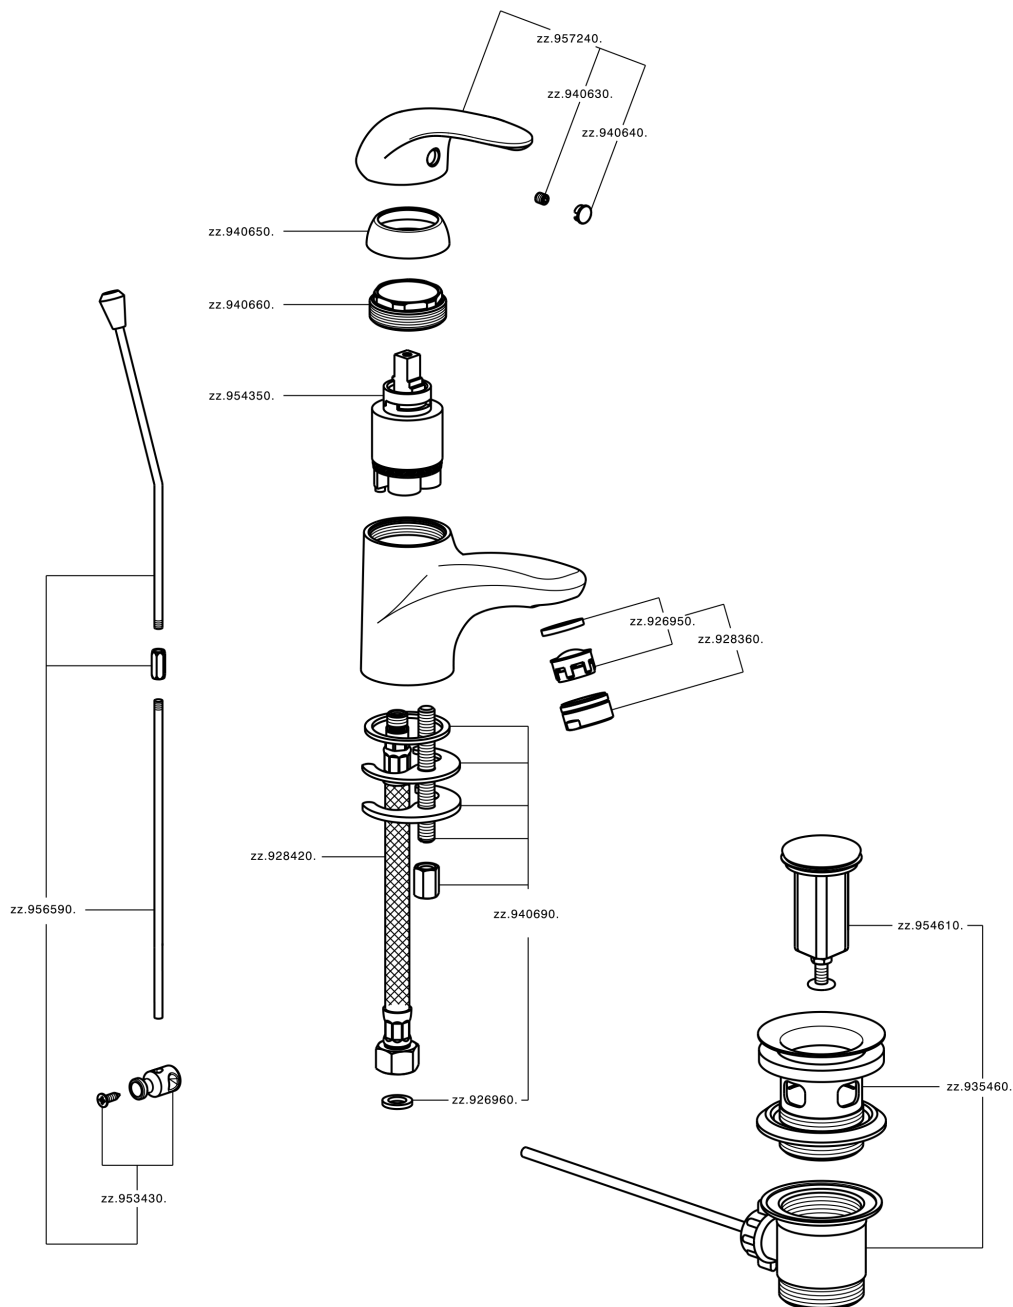

Single lever washbasin mixer NORMA_NM000510

NM000510

<https://en.huberitalia.com/single-lever-washbasin-mixer-norma-nm000510>

2026-06-26