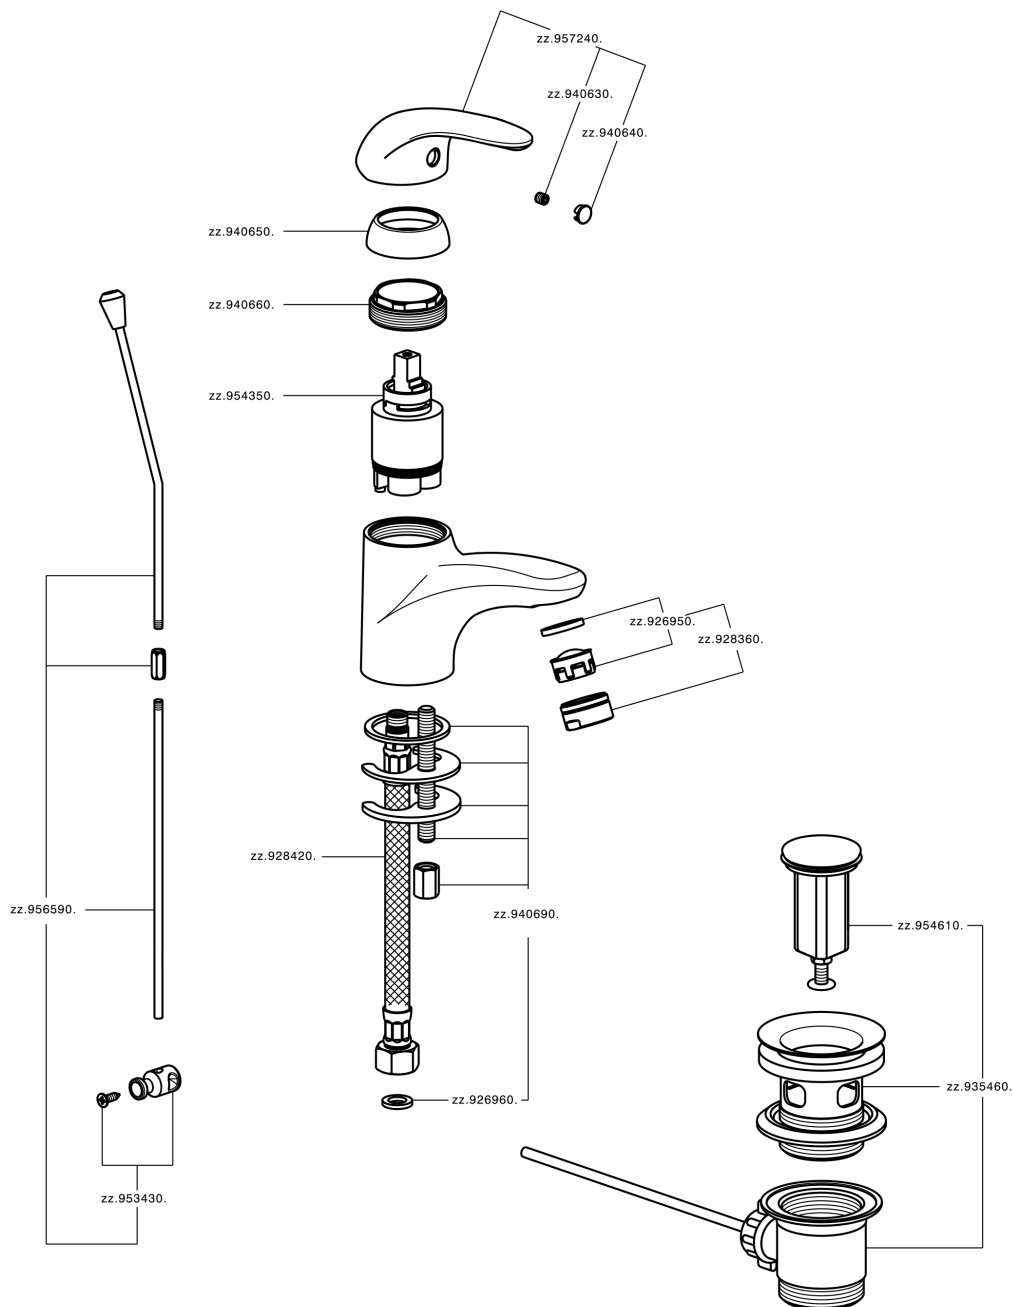

## Single lever washbasin mixer NORMA\_NM000510

MODEL **NM000510**

Single lever washbasin mixer, with 1"1/4 automatic pop up waste in Brass, G.3/8" stainless steel flexible hoses

AVAILABLE FINISHINGS

CHARACTERISTICS

Cartridge Spare Parts **ZZ94034000**

**35 mm Cartridge**

## Single lever washbasin mixer NORMA\_NM000510

NM000510

<https://en.huberitalia.com/single-lever-washbasin-mixer-norma-nm000510>

2026-06-06