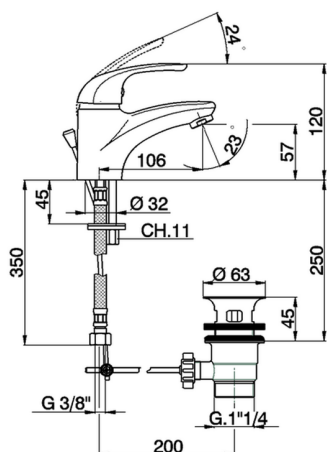

## Single lever washbasin mixer NORMA\_NM000510

MODEL **NM000510**

Single lever washbasin mixer, with 1"1/4 automatic pop up waste in Brass, G.3/8" stainless steel flexible hoses

AVAILABLE FINISHINGS

CHARACTERISTICS

Cartridge Spare Parts **ZZ94034000**

**35 mm Cartridge**

## Single lever washbasin mixer NORMA\_NM000510

NM000510

<https://en.huberitalia.com/single-lever-washbasin-mixer-norma-nm000510>

2026-06-06