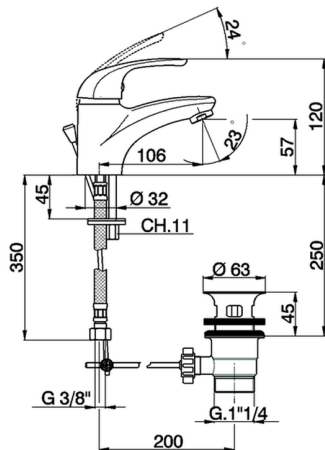

Single lever washbasin mixer NORMA_NM000510

MODEL **NM000510**

Single lever washbasin mixer, with 1"1/4 automatic pop up waste in Brass, G.3/8" stainless steel flexible hoses

AVAILABLE FINISHINGS

CHARACTERISTICS

Cartridge Spare Parts **ZZ94034000**

35 mm Cartridge

Single lever washbasin mixer NORMA_NM000510

NM000510

<https://en.huberitalia.com/single-lever-washbasin-mixer-norma-nm000510>

2026-04-06