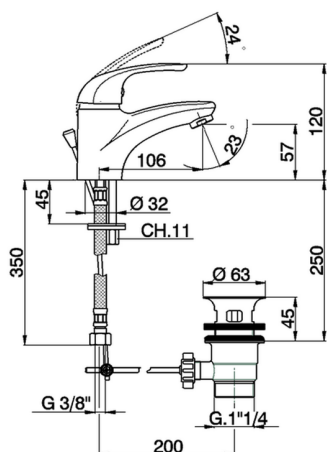

Single lever washbasin mixer NORMA_NM000510

MODEL **NM000510**

Single lever washbasin mixer, with 1"1/4 automatic pop up waste in Brass, G.3/8" stainless steel flexible hoses

AVAILABLE FINISHINGS

CHARACTERISTICS

Cartridge Spare Parts **ZZ94034000**

35 mm Cartridge

Single lever washbasin mixer NORMA_NM000510

NM000510

<https://en.huberitalia.com/single-lever-washbasin-mixer-norma-nm000510>

2026-05-16