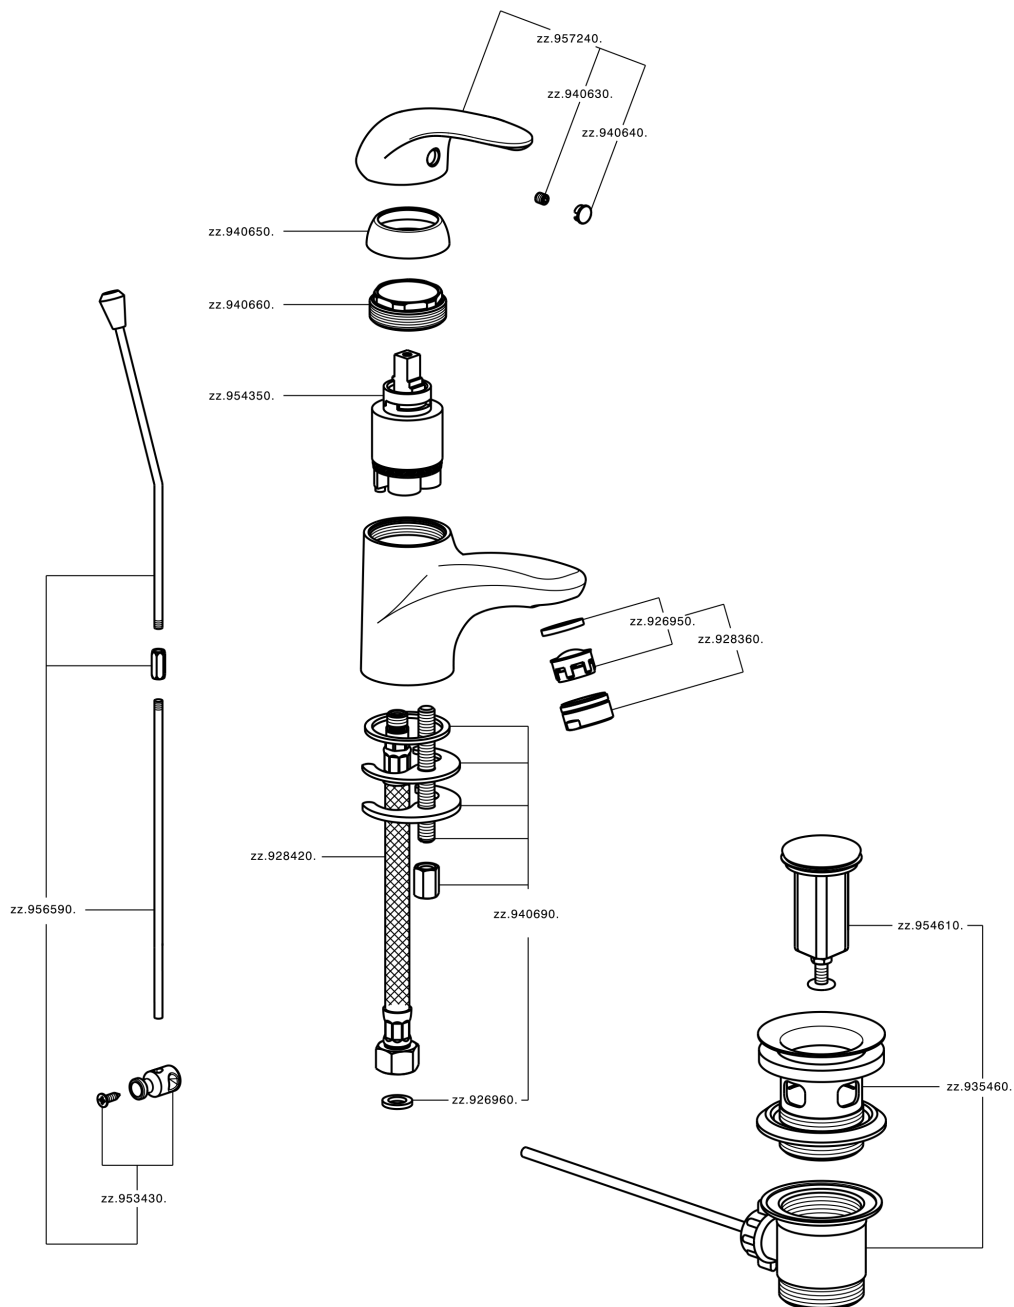

Single lever washbasin mixer NORMA_NM000510

MODEL **NM000510**

Single lever washbasin mixer, with 1"1/4 automatic pop up waste in Brass, G.3/8" stainless steel flexible hoses

AVAILABLE FINISHINGS

CHARACTERISTICS

Cartridge Spare Parts **ZZ94034000**

35 mm Cartridge

Single lever washbasin mixer NORMA_NM000510

NM000510

<https://en.huberitalia.com/single-lever-washbasin-mixer-norma-nm000510>

2026-04-06