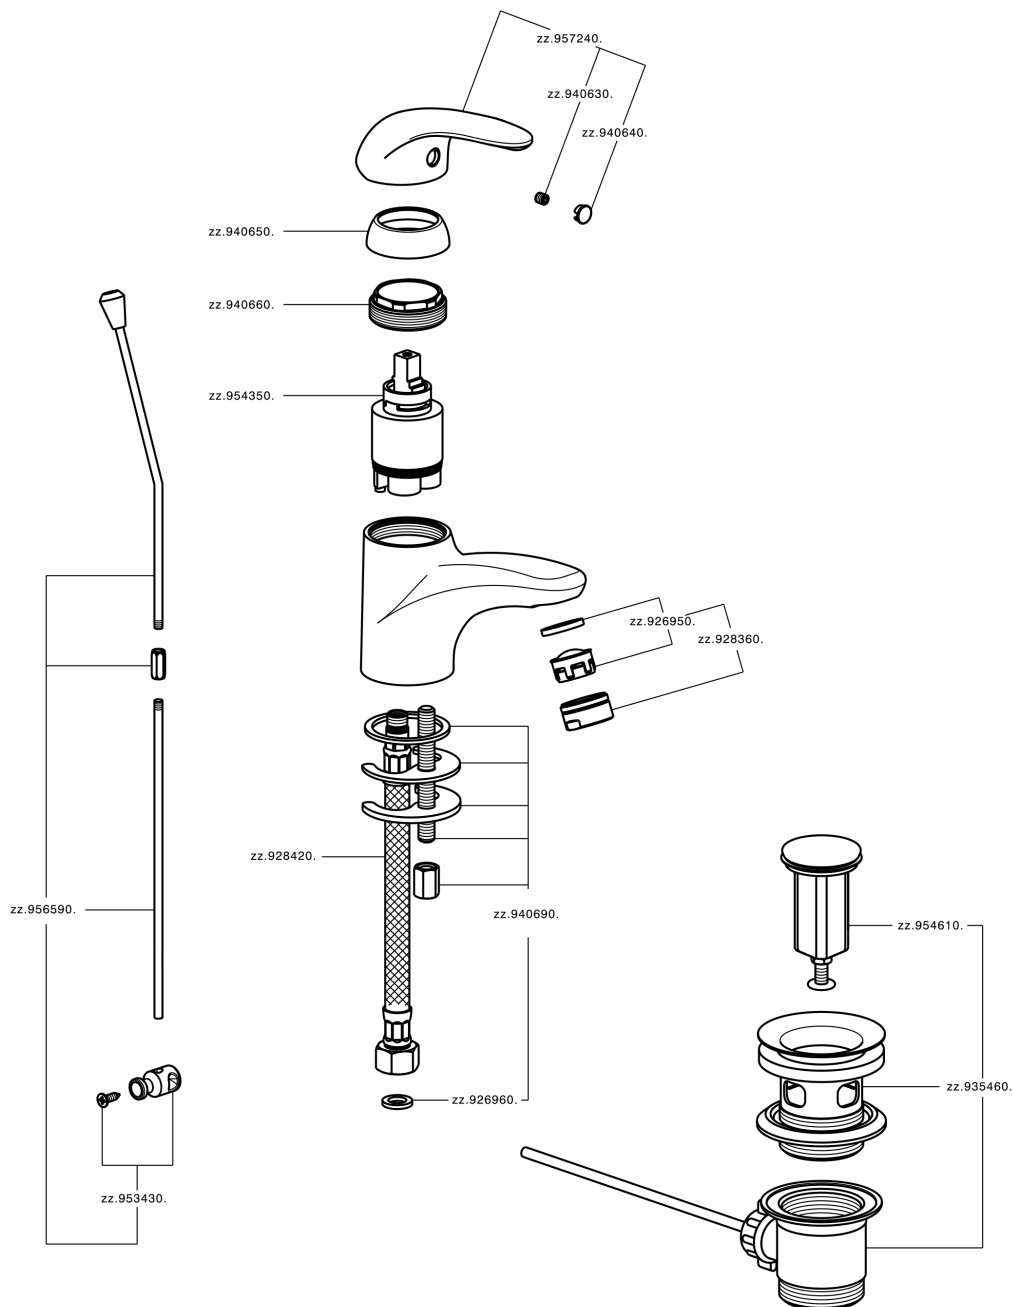

Single lever washbasin mixer NORMA_NM000510

MODEL **NM000510**

Single lever washbasin mixer, with 1"1/4 automatic pop up waste in Brass, G.3/8" stainless steel flexible hoses

AVAILABLE FINISHINGS

CHARACTERISTICS

Cartridge Spare Parts **ZZ94034000**

35 mm Cartridge

Single lever washbasin mixer NORMA_NM000510

NM000510

<https://en.huberitalia.com/single-lever-washbasin-mixer-norma-nm000510>

2026-05-16