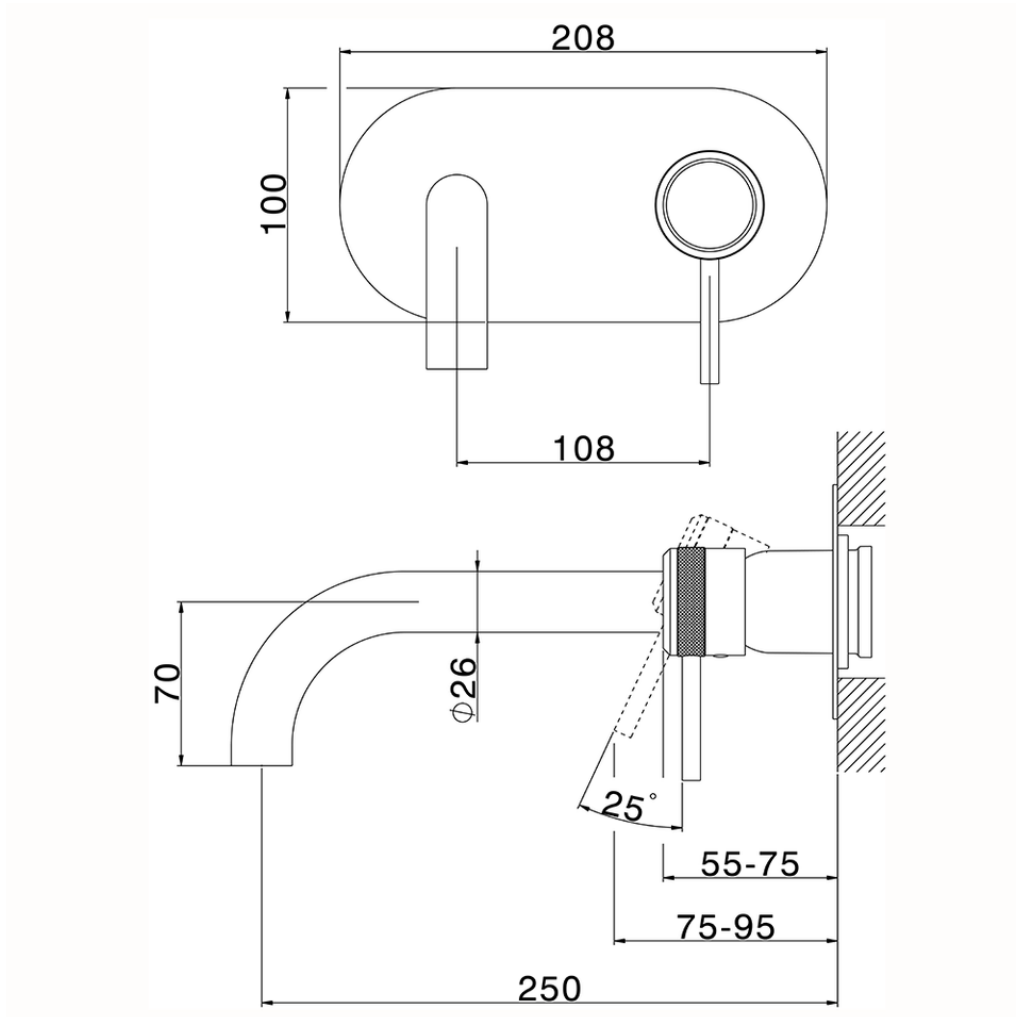

Exposed part for single lever washbasin valve CHRONOS\_CR00551B

CR00551B

<https://en.huberitalia.com/exposed-part-for-single-lever-washbasin-valve-chronos-cr00551b>

Piastra/Plate/Plaque/Platte/Placa

2-3mm: XX 56-76

10mm: XX 48-68