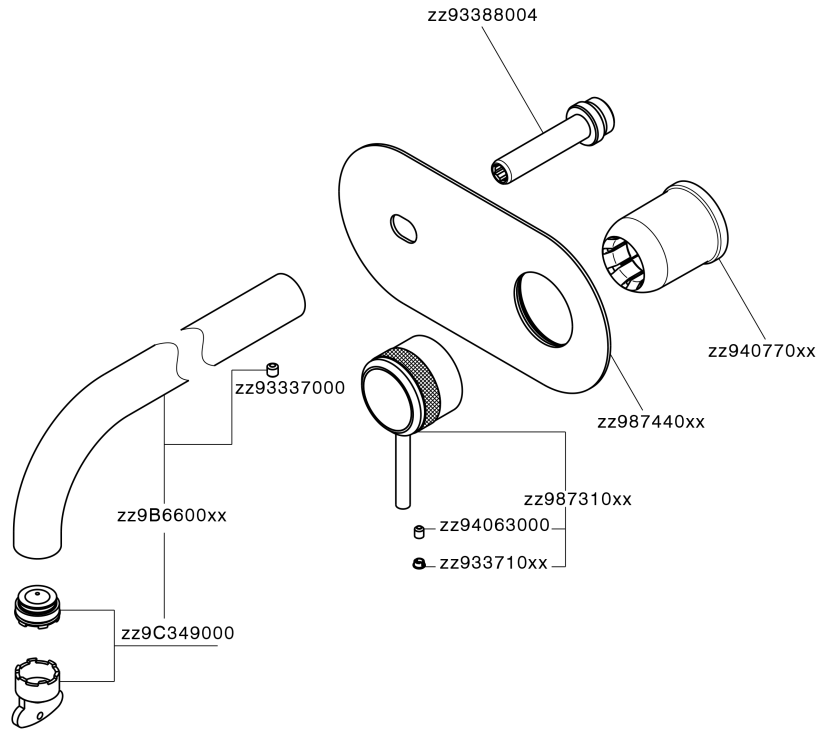

Exposed part for single lever washbasin valve CHRONOS_CR00551B

CR00551B

<https://en.huberitalia.com/exposed-part-for-single-lever-washbasin-valve-chronos-cr00551b>

Concealed single lever washbasin mixer Easy-Box CONCEALED_ZB002450

ZB002450

<https://en.huberitalia.com/concealed-single-lever-washbasin-mixer-easy-box-concealed-zb002450>

2024-11-23