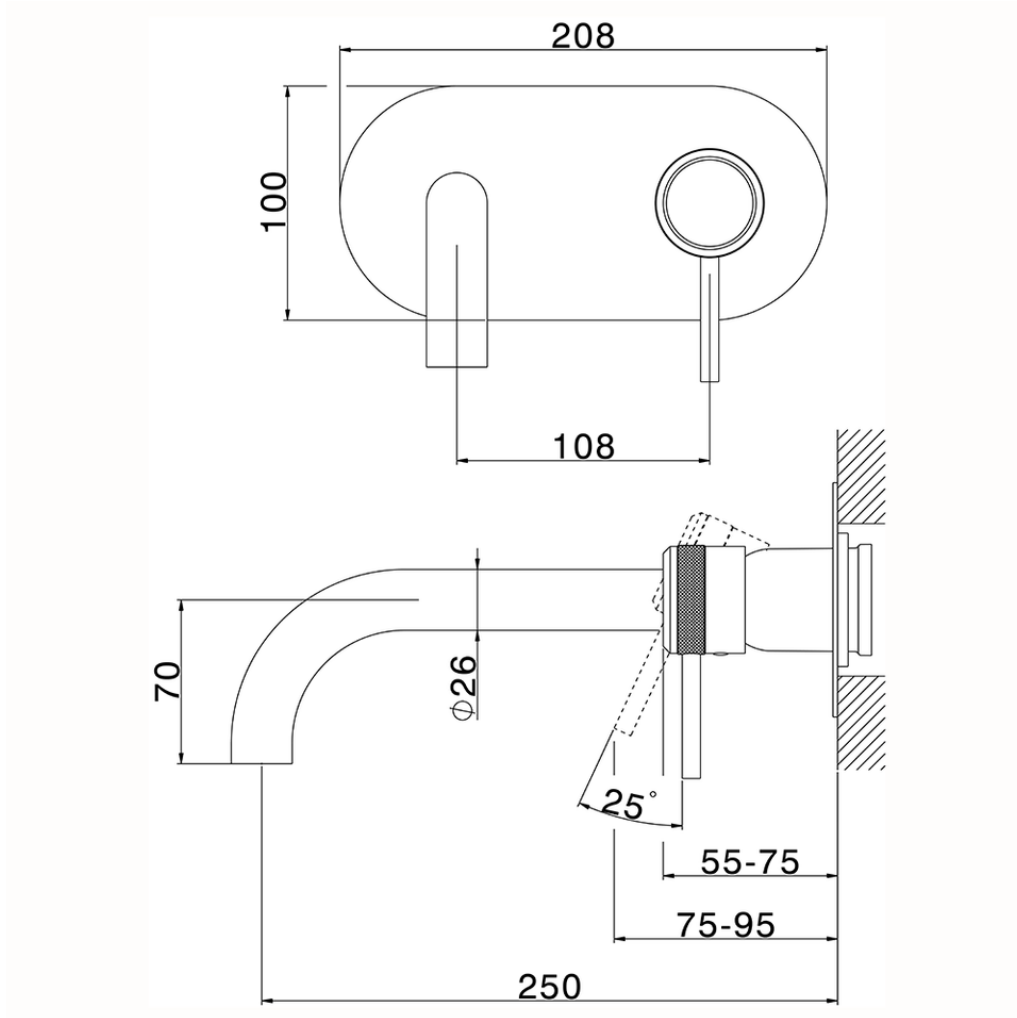

Exposed part for single lever washbasin valve CHRONOS_CR00551B

CR00551B

<https://en.huberitalia.com/exposed-part-for-single-lever-washbasin-valve-chronos-cr00551b>

Piastra/Plate/Plaque/Platte/Placa

2-3mm: XX 56-76

10mm: XX 48-68