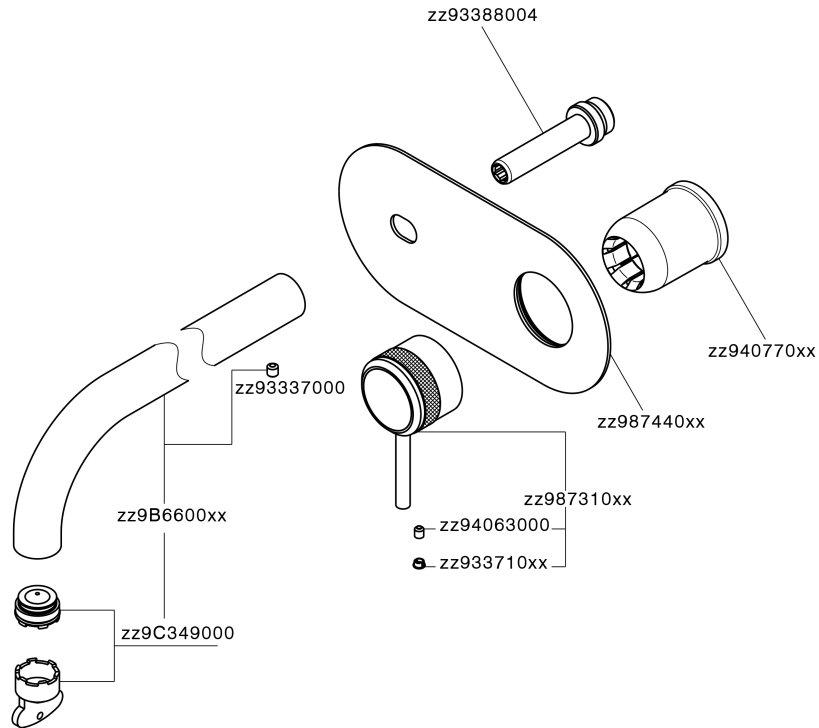

Exposed part for single lever washbasin valve CHRONOS_CR00551B

CR00551B

<https://en.huberitalia.com/exposed-part-for-single-lever-washbasin-valve-chronos-cr00551b>

Concealed single lever washbasin mixer Easy-Box CONCEALED_ZB002450

ZB002450

<https://en.huberitalia.com/concealed-single-lever-washbasin-mixer-easy-box-concealed-zb002450>

2024-11-24