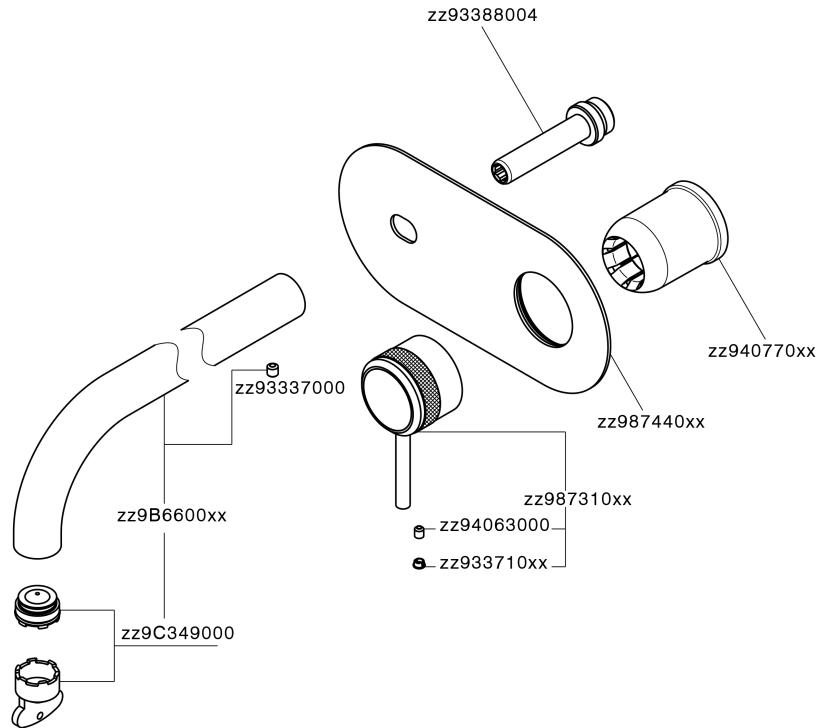

Exposed part for single lever washbasin valve CHRONOS_CR00551B

MODEL **CR00551B**

Exposed part for single lever washbasin valve, without concealed part, spout L.250 mm, for item Easy-Box ZB002450 and art. ZB025510

AVAILABLE FINISHINGS

-  **21** 21 Chrome
-  **2F** 2F Brushed Nickel
-  **2Q** 2Q Black Titanium

CHARACTERISTICS

Installation **Concealed**
 Required concealed parts **ZB002450**

Exposed part for single lever washbasin valve CHRONOS_CR00551B

CR00551B

<https://en.huberitalia.com/exposed-part-for-single-lever-washbasin-valve-chronos-cr00551b>

Concealed single lever washbasin mixer Easy-Box CONCEALED_ZB002450

MODEL **ZB002450**

Concealed single lever washbasin mixer
Easy-Box, with protection guard box, without trim kit

AVAILABLE FINISHINGS

CHARACTERISTICS

Concealed **1**
Cartridge Spare Parts **ZZ95409000**
35 mm Cartridge

Piastra/Plate/Plaque/Platte/Placa

2-3mm: XX 56-76

10mm: XX 48-68

EcoStop

EcoStop feature limits water flow to approximately 50% of maximum output with one point of resistance on setting. Push slightly past the middle stop only when full water output is required. This will save water up to 50%.