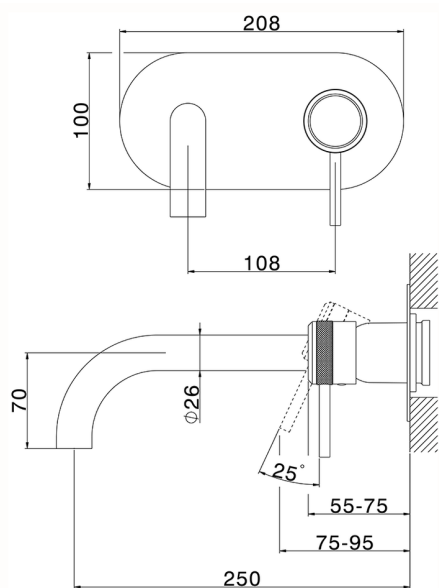

Exposed part for single lever washbasin valve CHRONOS_CR00551B

MODEL **CR00551B**

Exposed part for single lever washbasin valve, without concealed part, spout L.250 mm, for item Easy-Box ZB002450 and art. ZB025510

AVAILABLE FINISHINGS

-  **21** 21 Chrome
-  **2F** 2F Brushed Nickel
-  **2Q** 2Q Black Titanium

CHARACTERISTICS

Installation **Concealed**
 Required concealed parts **ZB002450**

Exposed part for single lever washbasin valve CHRONOS_CR00551B

CR00551B

<https://en.huberitalia.com/exposed-part-for-single-lever-washbasin-valve-chronos-cr00551b>

Concealed single lever washbasin mixer Easy-Box CONCEALED_ZB002450

MODEL **ZB002450**

Concealed single lever washbasin mixer
Easy-Box, with protection guard box, without trim kit

AVAILABLE FINISHINGS

CHARACTERISTICS

Concealed **1**
Cartridge Spare Parts **ZZ95409000**
35 mm Cartridge

Piastra/Plate/Plaque/Platte/Placa

2-3mm: XX 56-76

10mm: XX 48-68

EcoStop

EcoStop feature limits water flow to approximately 50% of maximum output with one point of resistance on setting. Push slightly past the middle stop only when full water output is required. This will save water up to 50%.