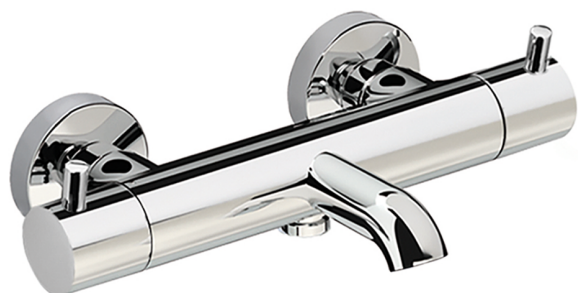

## Thermostatic bath mixer NUOVA KIRUNA\_K2T23016

MODEL **K2T23016**

Thermostatic bath mixer, without shower set

### AVAILABLE FINISHINGS

-  **21** 21 Chrome
-  **26** 26 Old Copper
-  **2F** 2F Brushed Nickel
-  **2W** 2W Brushed Gold
-  **40** 40 Matt Black
-  **4Q** 4Q Matt White

### CHARACTERISTICS

Cartridge Spare Parts **24.04A.PP**  
**8x20 Plus P Thermostatic Valve**