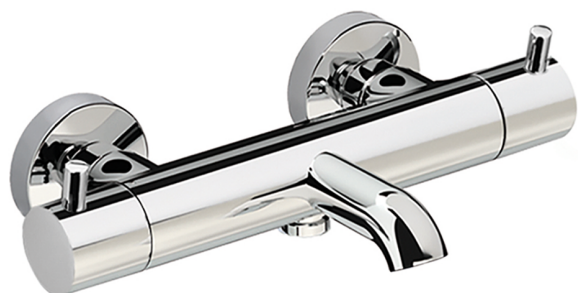

Thermostatic bath mixer NUOVA KIRUNA_K2T23016

MODEL **K2T23016**

Thermostatic bath mixer, without shower set

AVAILABLE FINISHINGS

-  **21** 21 Chrome
-  **26** 26 Old Copper
-  **2F** 2F Brushed Nickel
-  **2W** 2W Brushed Gold
-  **40** 40 Matt Black
-  **4Q** 4Q Matt White

CHARACTERISTICS

Cartridge Spare Parts **24.04A.PP**
8x20 Plus P Thermostatic Valve

Thermostatic

The Huber thermostatic is your personal water manager, helping you to handle, control and save water and energy.