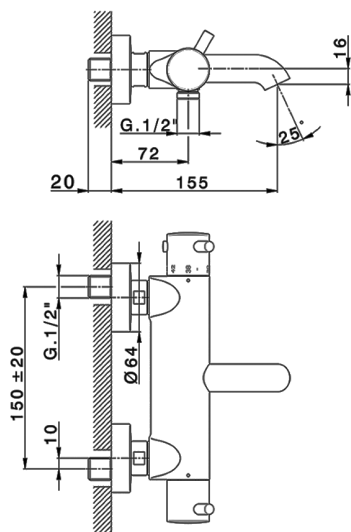

Thermostatic bath mixer NUOVA KIRUNA_K2T23016

MODEL **K2T23016**

Thermostatic bath mixer, without shower set

AVAILABLE FINISHINGS

-  **21** 21 Chrome
-  **26** 26 Old Copper
-  **2F** 2F Brushed Nickel
-  **2W** 2W Brushed Gold
-  **40** 40 Matt Black
-  **4Q** 4Q Matt White

CHARACTERISTICS

Cartridge Spare Parts **24.04A.PP**
8x20 Plus P Thermostatic Valve

Thermostatic

The Huber thermostatic is your personal water manager, helping you to handle, control and save water and energy.