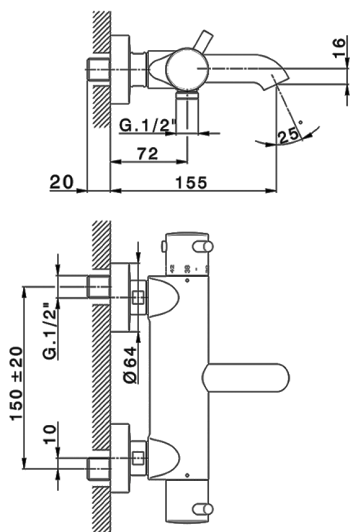

Thermostatic bath mixer NUOVA KIRUNA_K2T23016

MODEL **K2T23016**

Thermostatic bath mixer, without shower set

AVAILABLE FINISHINGS

-  **21** 21 Chrome
-  **26** 26 Old Copper
-  **2F** 2F Brushed Nickel
-  **2W** 2W Brushed Gold
-  **40** 40 Matt Black
-  **4Q** 4Q Matt White

CHARACTERISTICS

Cartridge Spare Parts **24.04A.PP**
8x20 Plus P Thermostatic Valve

Thermostatic

The Huber thermostatic is your personal water manager, helping you to handle, control and save water and energy.