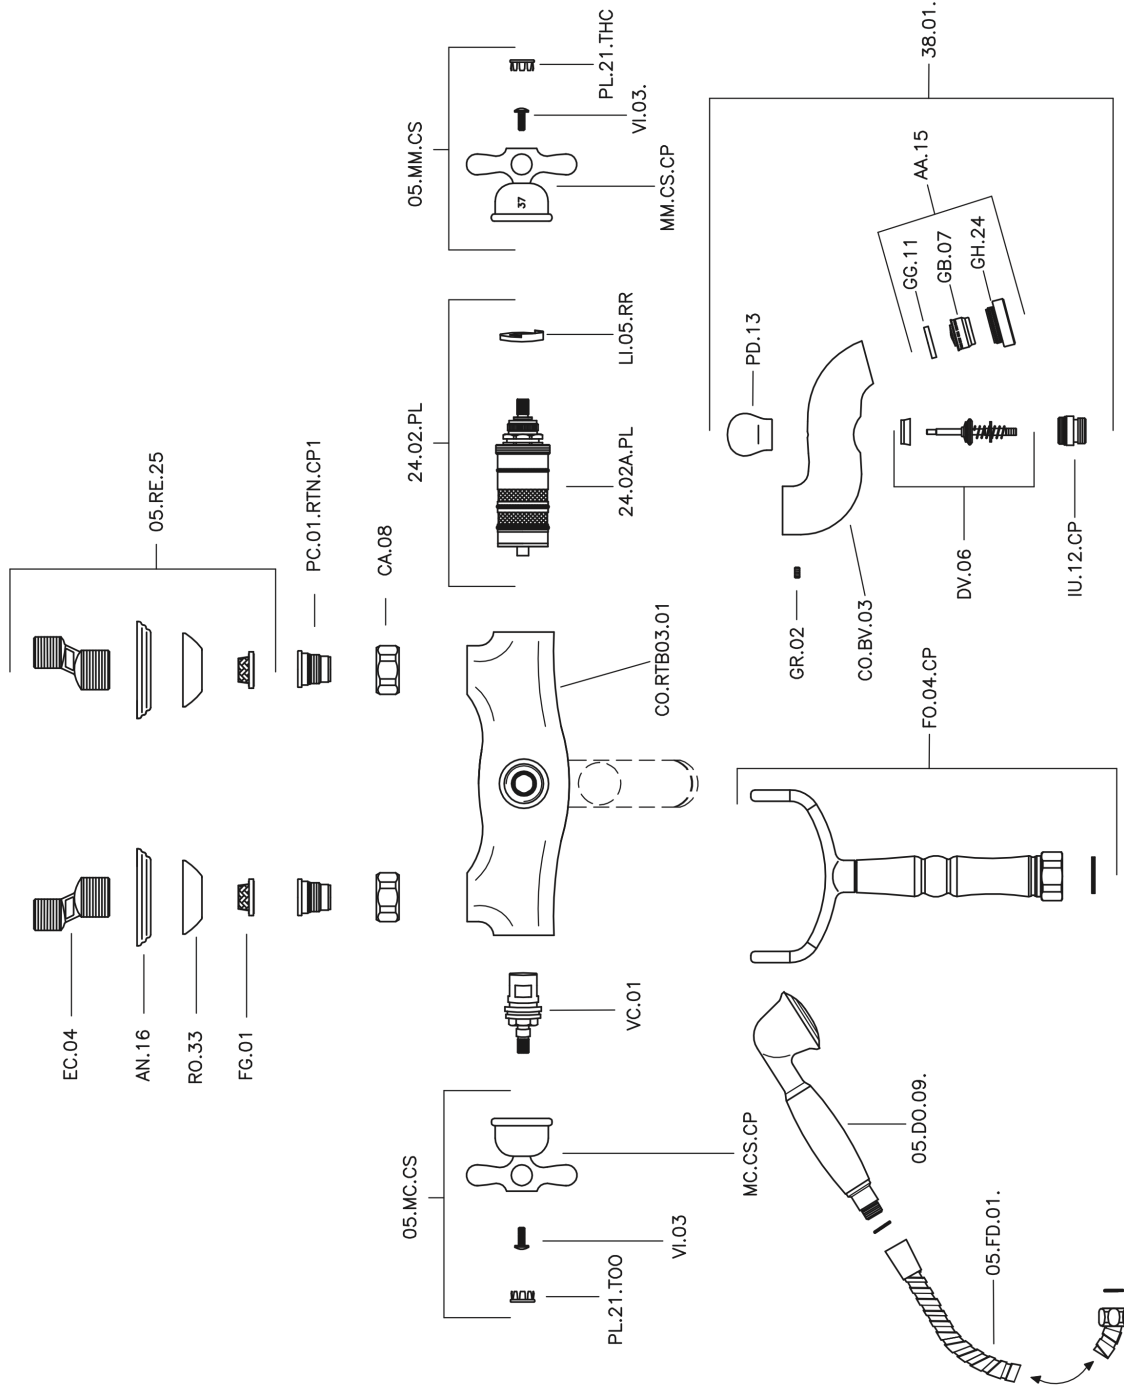

Thermostatic bath mixer CROISSETTE_VTT33010

MODEL **CST33010**

Thermostatic bath mixer, handshower bracket, classic
D.53 mm Brass one spray handshower, Brass 150
cm. flexible hose

AVAILABLE FINISHINGS

2W 2W Brushed Gold

CHARACTERISTICS

Cartridge Spare Parts **24.04A.PP**

8x20 Plus P Thermostatic Valve

Thermostatic

The Huber thermostatic is your personal water manager, helping you to handle, control and save water and energy.

Thermostatic bath mixer CROISSETTE_VTT33010

CST33010

<https://en.huberitalia.com/thermostatic-bath-mixer-croisette-vtt33010>

2024-12-18