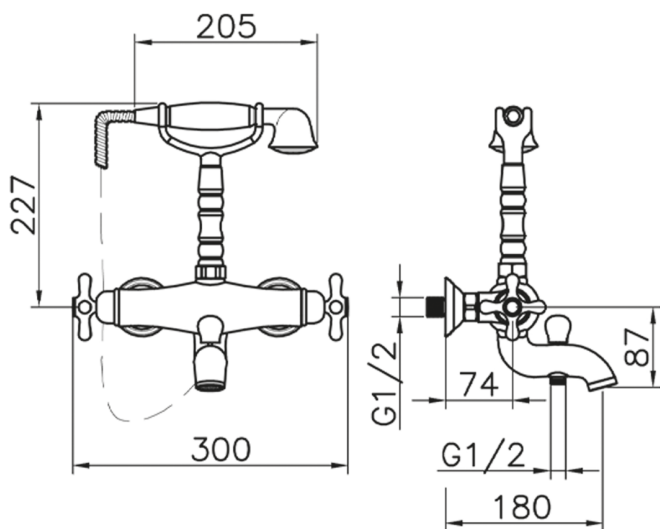

Thermostatic bath mixer CROISSETTE_VTT33010

MODEL **CST33010**

Thermostatic bath mixer, handshower bracket, classic
D.53 mm Brass one spray handshower, Brass 150
cm. flexible hose

AVAILABLE FINISHINGS

2W 2W Brushed Gold

CHARACTERISTICS

Cartridge Spare Parts **24.04A.PP**

8x20 Plus P Thermostatic Valve

Thermostatic

The Huber thermostatic is your personal water manager, helping you to handle, control and save water and energy.

Thermostatic bath mixer CROISSETTE_VTT33010

CST33010

<https://en.huberitalia.com/thermostatic-bath-mixer-croisette-vtt33010>

2024-12-18