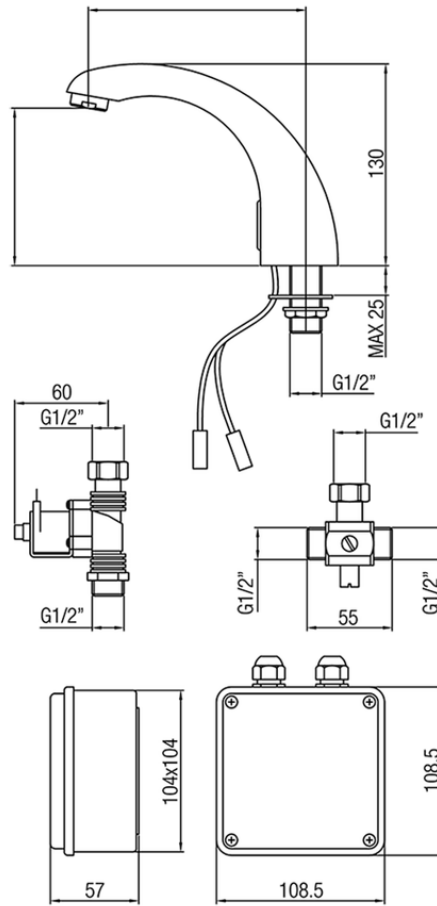

Washbasin electronic faucet CLINIC&TECHNICAL_303B.01H.

303B.01H.

<https://en.huberitalia.com/washbasin-electronic-faucet-clinictchnical-303b-01h>

2026-06-13