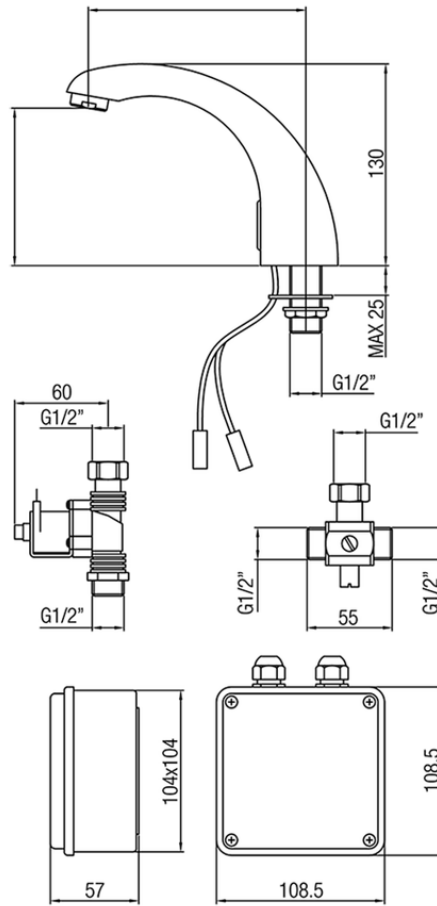

Washbasin electronic faucet CLINIC&TECHNICAL_303B.01H.

303B.01H.

<https://en.huberitalia.com/washbasin-electronic-faucet-clinictechnical-303b-01h>

2026-04-07