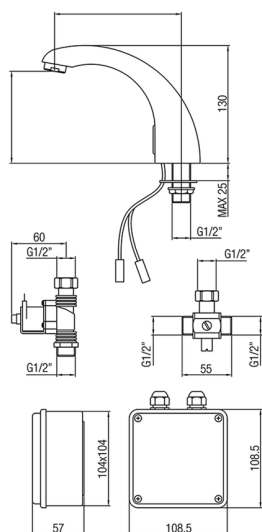

Washbasin electronic faucet CLINIC&TECHNICAL_303B.01H.

MODEL **303B.01H.**

Washbasin electronic faucet

AVAILABLE FINISHINGS

CHARACTERISTICS

2026-04-06