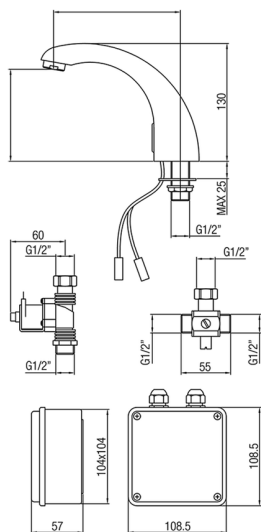

Washbasin electronic faucet CLINIC&TECHNICAL_303B.01H.

MODEL **303B.01H.**

Washbasin electronic faucet

AVAILABLE FINISHINGS

CHARACTERISTICS

2026-06-13