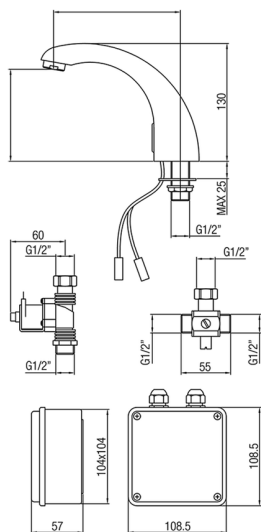

Washbasin electronic faucet CLINIC&TECHNICAL_303B.01H.

MODEL **303B.01H.**

Washbasin electronic faucet

AVAILABLE FINISHINGS

CHARACTERISTICS

2026-05-16