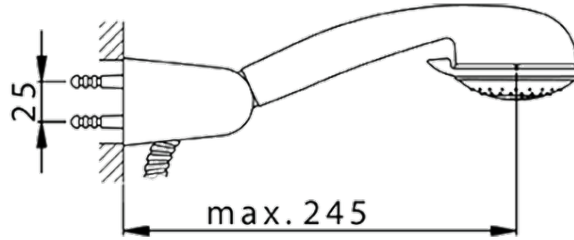

Single lever bath mixer, with full equipment NORMA_NM000093

NM000093

<https://en.huberitalia.com/single-lever-bath-mixer-with-full-equipment-norma-nm000093>

2024-11-15