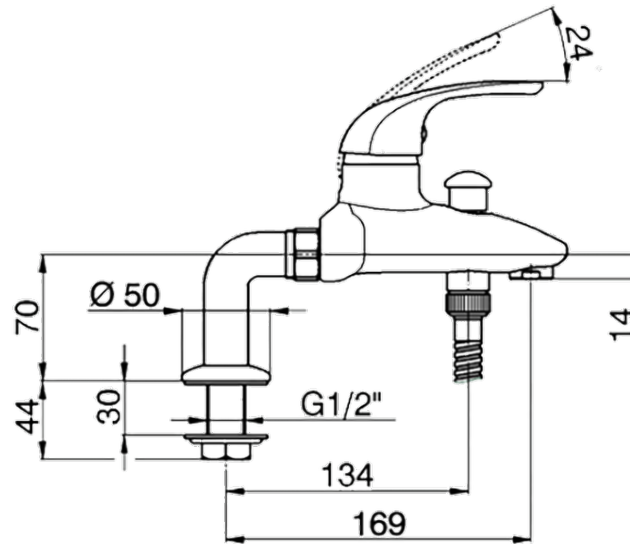

Single lever bath mixer, with full equipment NORMA_NM000093

NM000093

<https://en.huberitalia.com/single-lever-bath-mixer-with-full-equipment-norma-nm000093>

2024-11-15