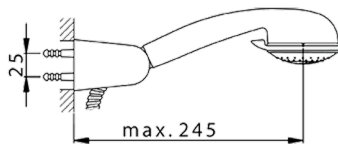

Single lever bath mixer, with full equipment NORMA_NM000093

MODEL **NM000093**

Single lever bath mixer, with full equipment, wall mounted adjustable handshower bracket, Teti ABS 3 sprays handshower, Brass 150 cm flexible hose

AVAILABLE FINISHINGS

CHARACTERISTICS

Cartridge Spare Parts **ZZ94034000**

35 mm Cartridge

2024-11-15