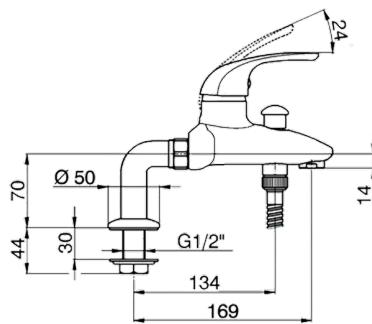

Single lever bath mixer, with full equipment NORMA_NM000093

MODEL **NM000093**

Single lever bath mixer, with full equipment, wall mounted adjustable handshower bracket, Teti ABS 3 sprays handshower, Brass 150 cm flexible hose

AVAILABLE FINISHINGS

CHARACTERISTICS

Cartridge Spare Parts **ZZ94034000**

35 mm Cartridge

2024-11-15