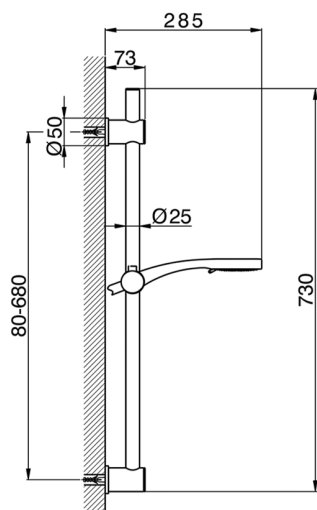

Shower set SHOWER_SS012230

MODEL **SS012230**

Shower set, 73 cm sliding rail bar with sliding bracket, adjustable center, 92 mm ABS 3 spray handshower, 150 cm smooth SILVERFLEX Flexible Hose

AVAILABLE FINISHINGS

CHARACTERISTICS

2024-11-15