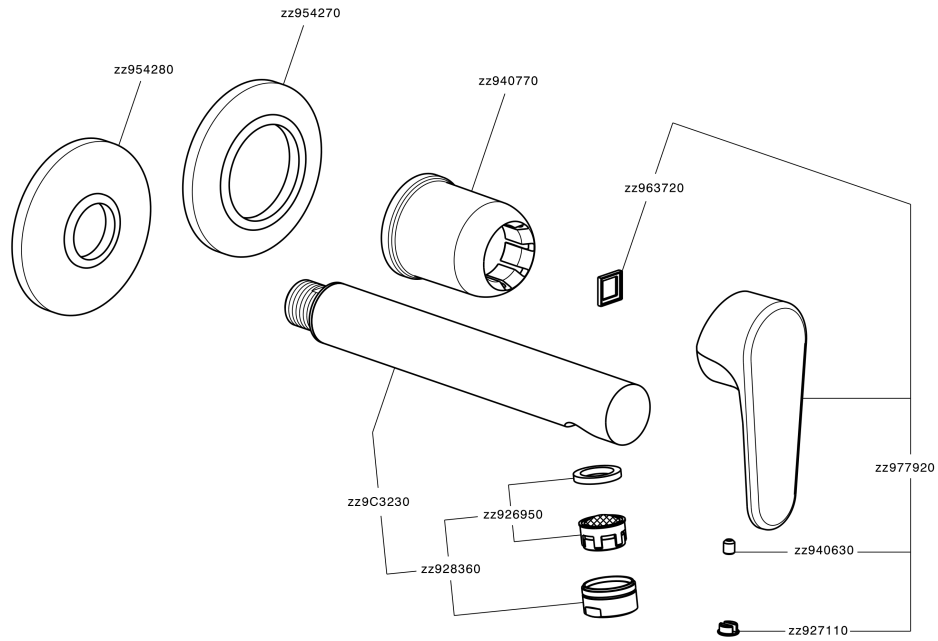

Exposed part for single lever washbasin valve H3_AH005511

AH005511

<https://en.huberitalia.com/exposed-part-for-single-lever-washbasin-valve-h3-ah005511>

Concealed single lever washbasin mixer Easy-Box CONCEALED_ZB002450

ZB002450

<https://en.huberitalia.com/concealed-single-lever-washbasin-mixer-easy-box-concealed-zb002450>

2025-04-07