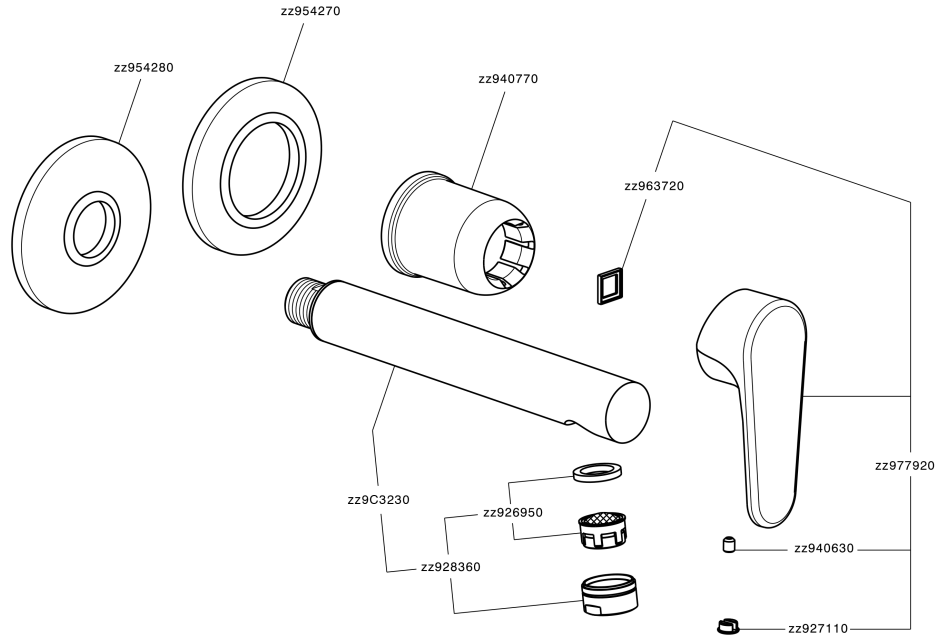

Exposed part for single lever washbasin valve H3_AH005511

AH005511

<https://en.huberitalia.com/exposed-part-for-single-lever-washbasin-valve-h3-ah005511>

Concealed single lever washbasin mixer Easy-Box CONCEALED_ZB002450

ZB002450

<https://en.huberitalia.com/concealed-single-lever-washbasin-mixer-easy-box-concealed-zb002450>

2025-04-07