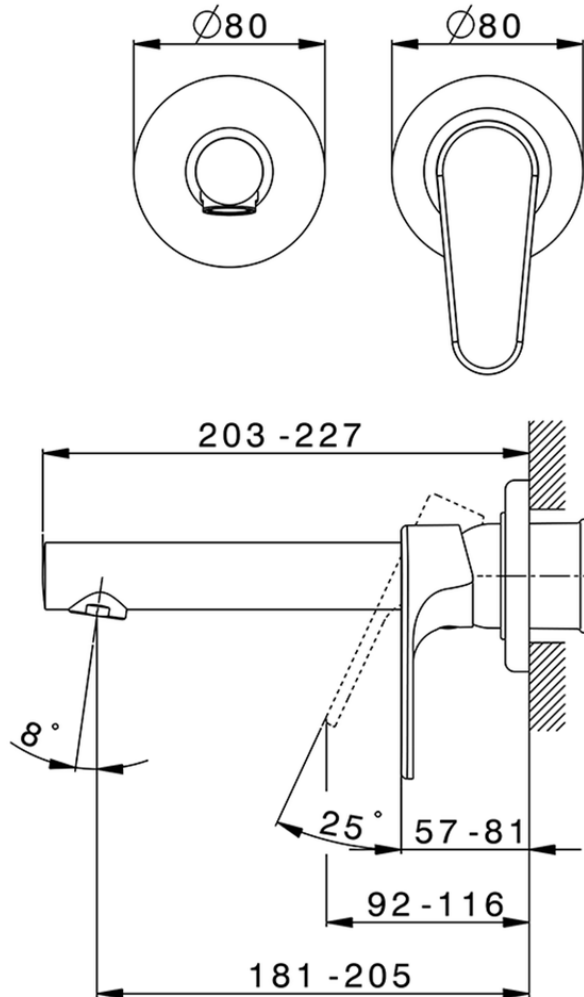

Exposed part for single lever washbasin valve H3\_AH005511

AH005511

<https://en.huberitalia.com/exposed-part-for-single-lever-washbasin-valve-h3-ah005511>

Piastra/Plate/Plaque/Platte/Placa

2-3mm: XX 56-76

10mm: XX 48-68