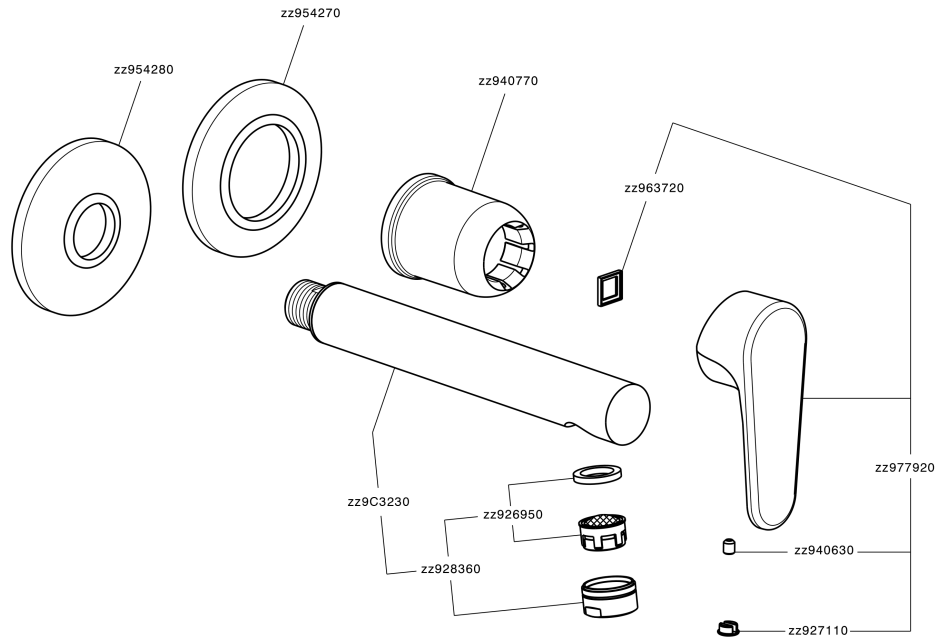

Exposed part for single lever washbasin valve H3_AH005511

AH005511

<https://en.huberitalia.com/exposed-part-for-single-lever-washbasin-valve-h3-ah005511>

Concealed single lever washbasin mixer Easy-Box CONCEALED_ZB002450

ZB002450

<https://en.huberitalia.com/concealed-single-lever-washbasin-mixer-easy-box-concealed-zb002450>

2025-04-03