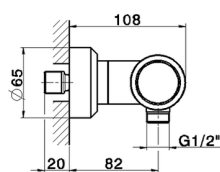

## Thermostatic shower mixer CHRONOS\_CRT01010

MODEL **CRT01010**

Thermostatic shower mixer, without shower set, 1/2" M flexible connection

### CHARACTERISTICS

Cartridge Spare Parts **22.04A.AR - ZZ97279004**

**Argo 2 (long filter) Thermostatic Valve**