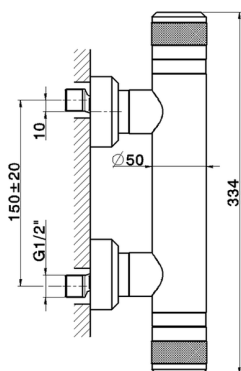

## Thermostatic shower mixer CHRONOS\_CRT01010

MODEL **CRT01010**

Thermostatic shower mixer, without shower set, 1/2" M flexible connection

### CHARACTERISTICS

Cartridge Spare Parts **22.04A.AR - ZZ97279004**

**Argo 2 (long filter) Thermostatic Valve**