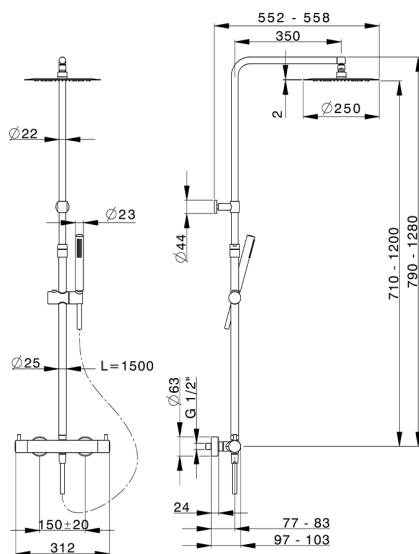

## 2-function Thermostatic shower set M32\_MTC8401D

MODEL **MTC8401D**

2-function Thermostatic shower set, adjustable riser column, 23 mm Brass One Spray handshower, 250 mm round showerhead 2 mm thick INOX, 150 cm smooth SUPREME Flexible Hose

AVAILABLE FINISHINGS

CHARACTERISTICS

Cartridge Spare Parts **22.04A.AR - ZZ97279004**

**Argo 2 (long filter) Thermostatic Valve**