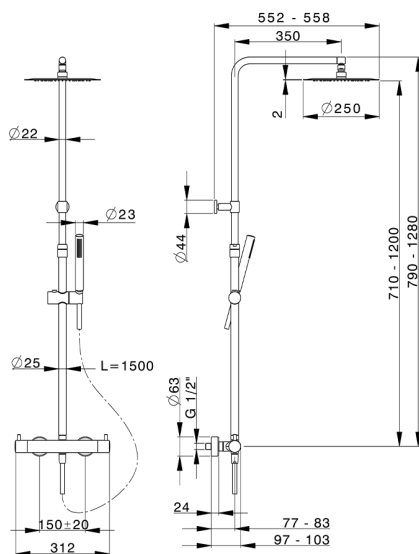

2-function Thermostatic shower set M32_MTC8401D

MODEL **MTC8401D**

2-function Thermostatic shower set, adjustable riser column, 23 mm Brass One Spray handshower, 250 mm round showerhead 2 mm thick INOX, 150 cm smooth SUPREME Flexible Hose

AVAILABLE FINISHINGS

CHARACTERISTICS

Cartridge Spare Parts **22.04A.AR - ZZ97279004**

Argo 2 (long filter) Thermostatic Valve

SafeTouch

The Huber SafeTouch system maintains the mixer body cool to the touch during operation.