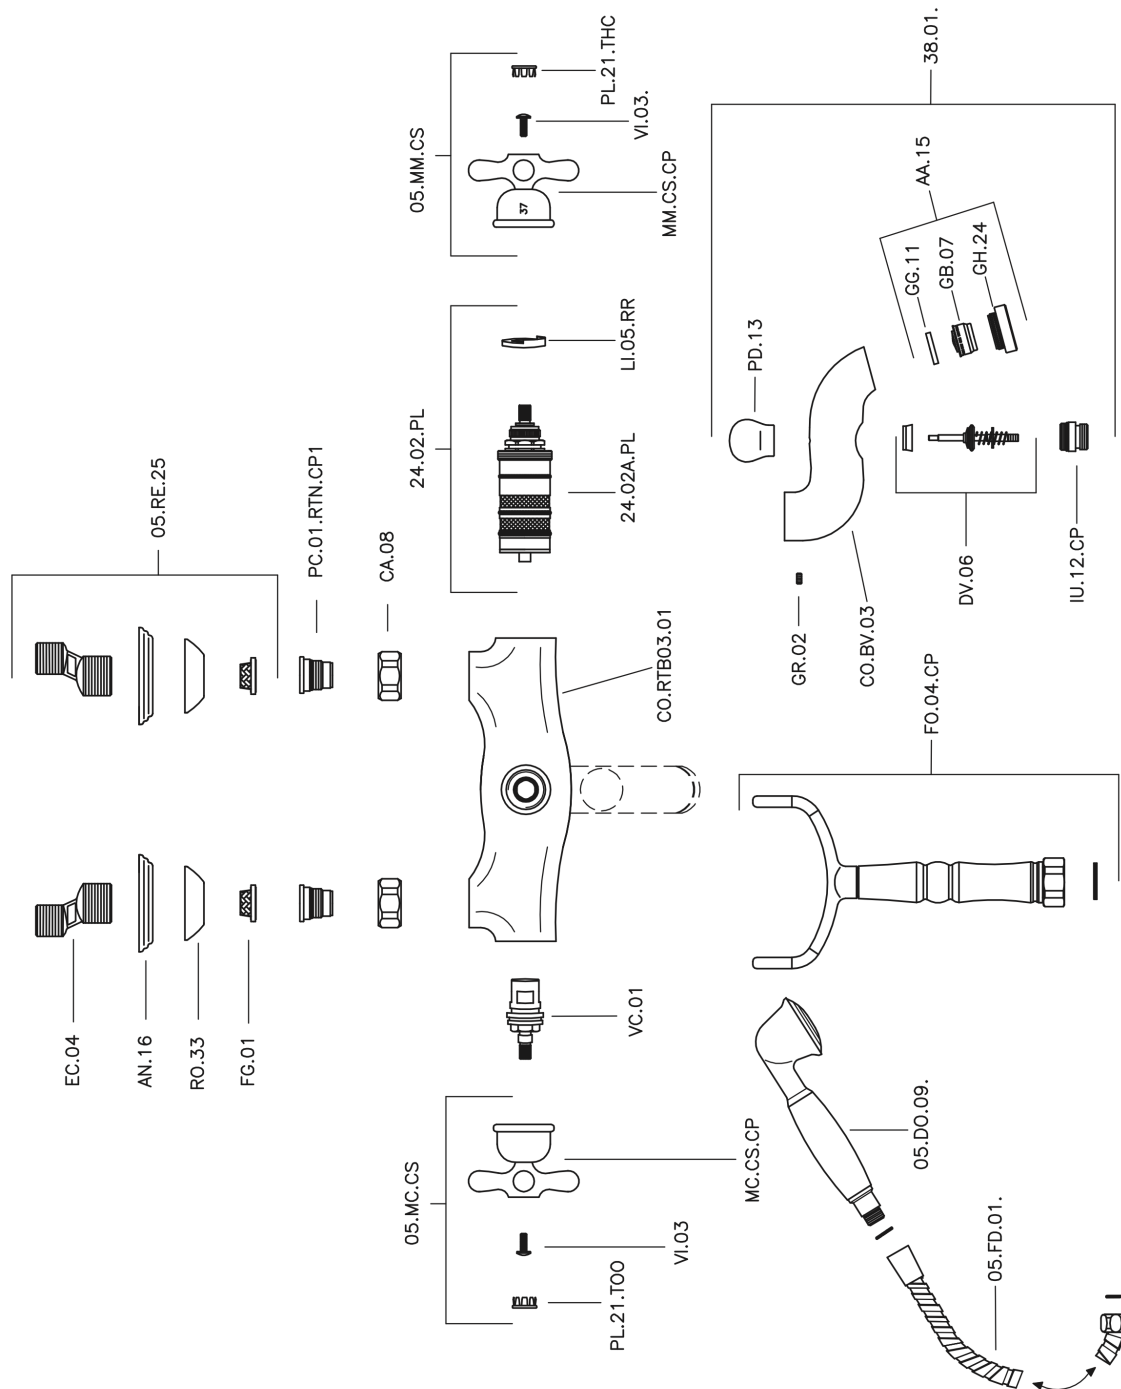

Thermostatic bath mixer CROISETTE_CST33010

MODEL **CST33010**

Thermostatic bath mixer, handshower bracket, classic
D.53 mm Brass one spray handshower, Brass 150
cm. flexible hose

AVAILABLE FINISHINGS

-  **21** 21 Chrome
-  **27** 27 Old Bronze
-  **2G** 2G Antique Gold

CHARACTERISTICS

Cartridge Spare Parts **24.04A.PP**

8x20 Plus P Thermostatic Valve

Thermostatic

The Huber thermostatic is your personal water manager, helping you to handle, control and save water and energy.

Thermostatic bath mixer CROISSETTE_CST33010

CST33010

<https://en.huberitalia.com/thermostatic-bath-mixer-croisette-cst33010>

2024-11-15