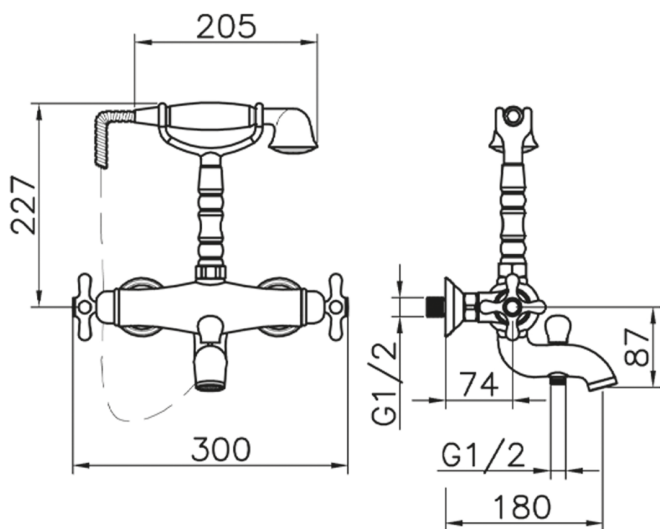

Thermostatic bath mixer CROISETTE_CST33010

MODEL **CST33010**

Thermostatic bath mixer, handshower bracket, classic
D.53 mm Brass one spray handshower, Brass 150
cm. flexible hose

AVAILABLE FINISHINGS

-  **21** 21 Chrome
-  **27** 27 Old Bronze
-  **2G** 2G Antique Gold

CHARACTERISTICS

Cartridge Spare Parts **24.04A.PP**

8x20 Plus P Thermostatic Valve

Thermostatic

The Huber thermostatic is your personal water manager, helping you to handle, control and save water and energy.

Thermostatic bath mixer CROISSETTE_CST33010

CST33010

<https://en.huberitalia.com/thermostatic-bath-mixer-croisette-cst33010>

2024-11-15