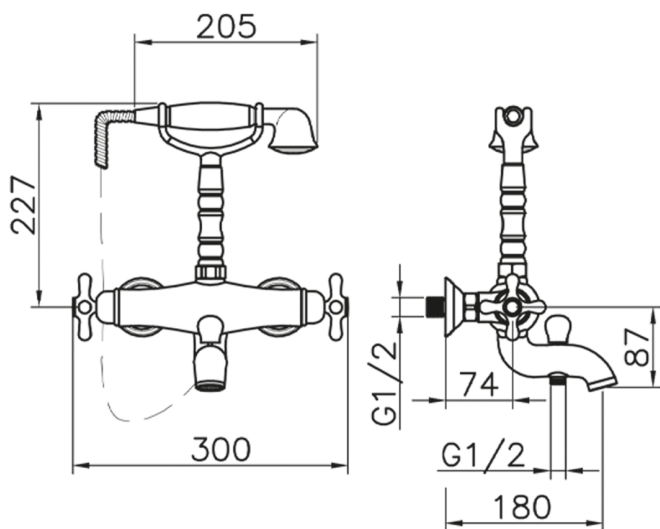

## Thermostatic bath mixer CROISSETTE\_CST33010

MODEL **CST33010**

Thermostatic bath mixer, handshower bracket, classic D.53 mm Brass one spray handshower, Brass 150 cm. flexible hose

### CHARACTERISTICS

Cartridge Spare Parts **24.04A.PP**

**8x20 Plus P Thermostatic Valve**