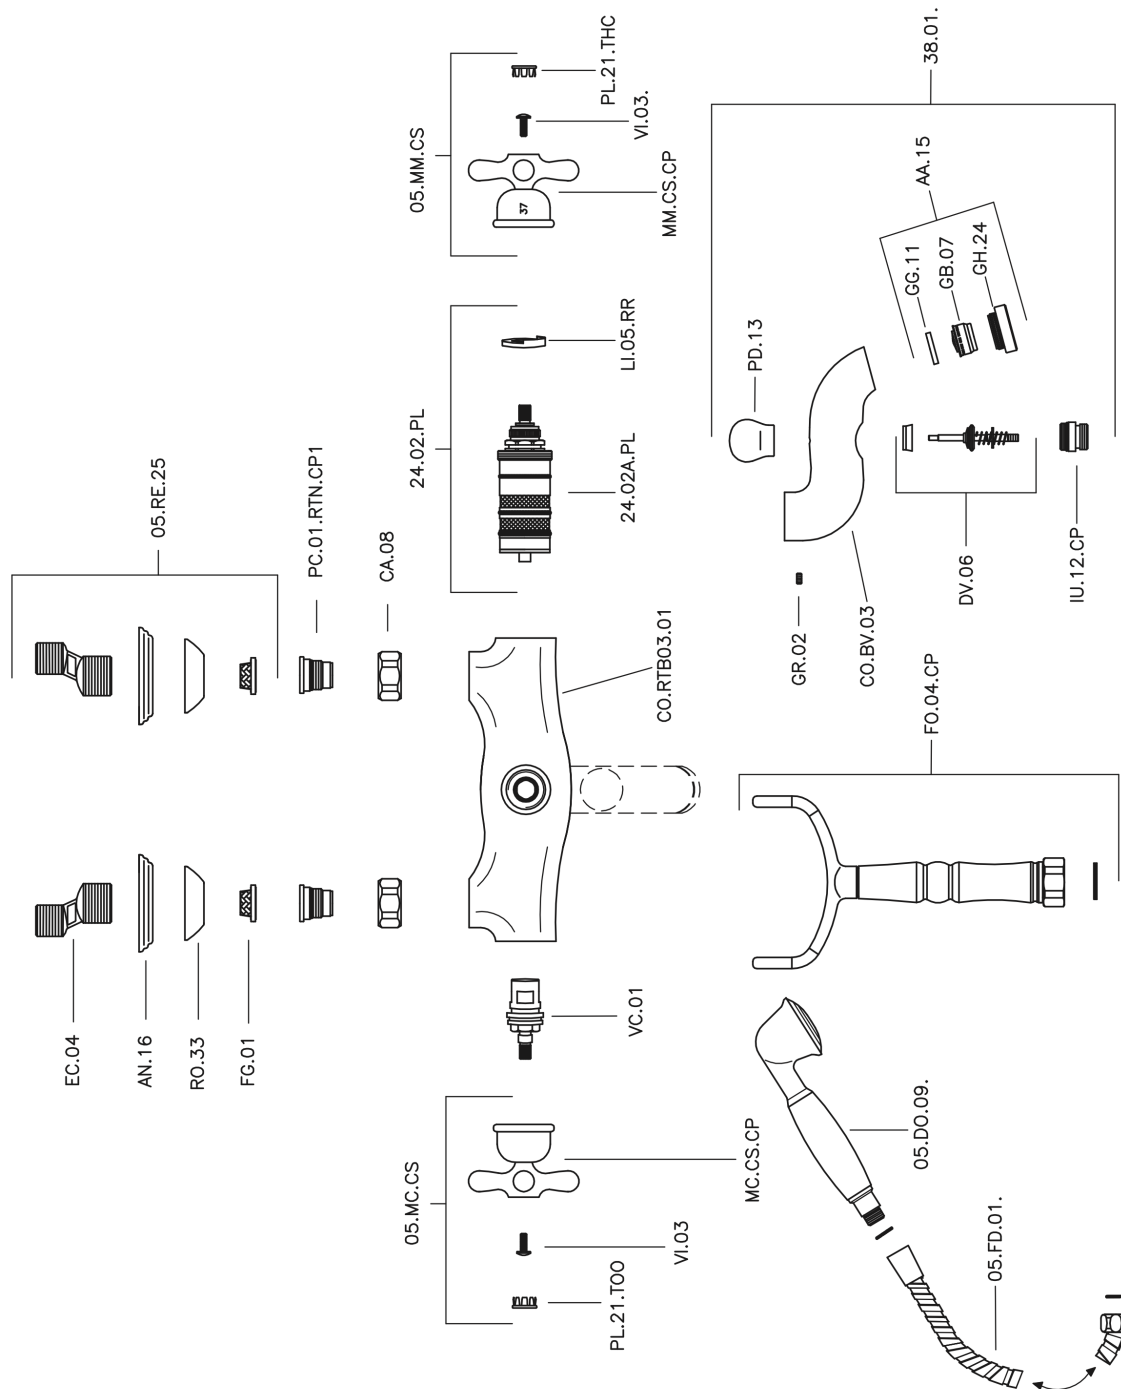

Thermostatic bath mixer CROISSETTE_CST33010

CST33010

<https://en.huberitalia.com/thermostatic-bath-mixer-croisette-cst33010>

2024-11-15