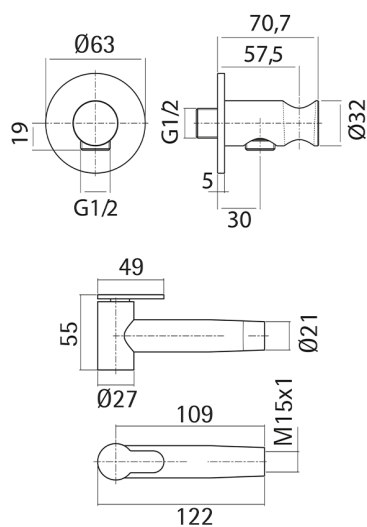

Hygienic shower set, complete Inox AISI 304 LYNOX_LX007910

MODEL **LX007910**

Hygienic shower set, complete Inox AISI 316L, round wall bracket, Toilet-jet handshower, 120 cm Stainless Steel flexible hose

AVAILABLE FINISHINGS

D1 D1 Brushed Inox

CHARACTERISTICS

Toilet-jet handshower

Toilet-jet Handshower

Multi-jets hygienic hand shower, for personal hygiene care.

2026-05-15