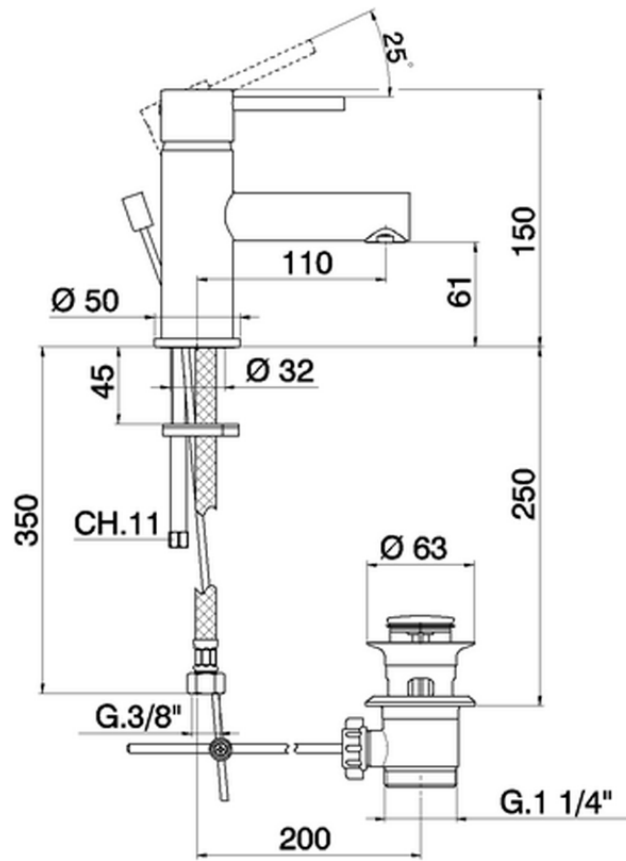

Single lever washbasin mixer EnergySave TRATTO EVO_TV000515

TV000515

<https://en.huberitalia.com/single-lever-washbasin-mixer-energysave-tratto-evo-tv000515>

2026-04-05