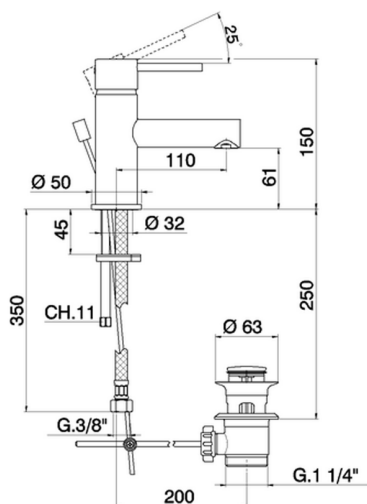

Single lever washbasin mixer EnergySave TRATTO EVO_TV000515

MODEL **TV000515**

Single lever washbasin mixer EnergySave, with 1"1/4 automatic pop up waste, G.3/8" stainless steel flexible hoses

AVAILABLE FINISHINGS

CHARACTERISTICS

Cartridge Spare Parts **ZZ96800000**

35 mm Cartridge

EcoStop

EcoStop feature limits water flow to approximately 50% of maximum output with one point of resistance on setting. Push slightly past the middle stop only when full water output is required. This will save water up to 50%.