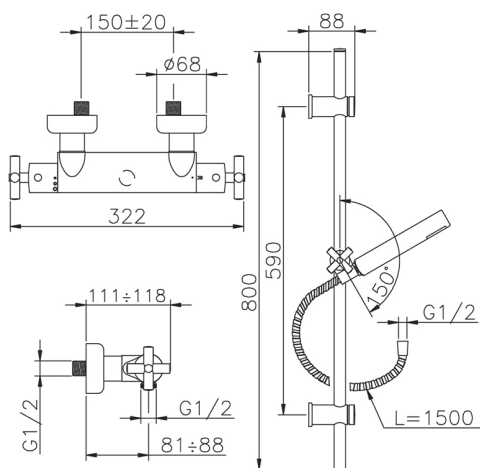

## Thermostatic shower mixer with sliding bar SUITE\_SUS01010

MODEL **SUS01010**

Thermostatic shower mixer with sliding bar, 59 cm sliding rail kit with sliding bracket, ABS 27 mm minimalistic one spray handshower, 150 cm Brass flexible hose

### CHARACTERISTICS

Cartridge Spare Parts **24.04A.PP**  
**8x20 Plus P Thermostatic Valve**