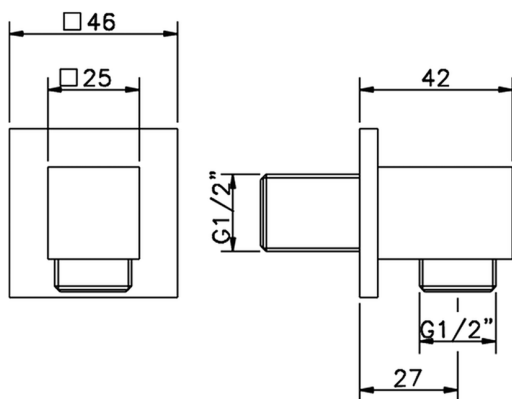

Elbow SHOWER_SS017340

MODEL **SS017340**

Elbow

AVAILABLE FINISHINGS

- **21** 21 Chrome
- **2B** 2B Polished Nickel
- **2F** 2F Brushed Nickel
- **2Q** 2Q Black Titanium
- **40** 40 Matt Black
- **4Q** 4Q Matt White

CHARACTERISTICS

2024-11-21