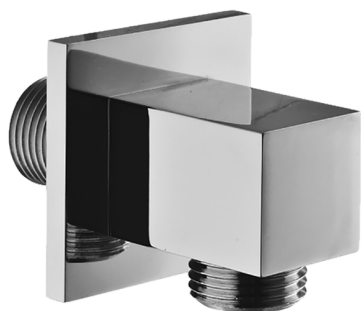

Elbow SHOWER_SS017340

MODEL **SS017340**

Elbow

AVAILABLE FINISHINGS

- **21** 21 Chrome
- **2B** 2B Polished Nickel
- **2F** 2F Brushed Nickel
- **2Q** 2Q Black Titanium
- **40** 40 Matt Black
- **4Q** 4Q Matt White

CHARACTERISTICS

2024-11-21