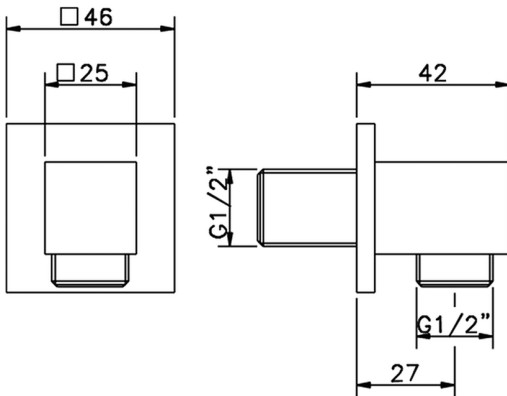

Elbow SHOWER_SS017340

MODEL **SS017340**

Elbow

AVAILABLE FINISHINGS

- **21** 21 Chrome
- **2B** 2B Polished Nickel
- **2F** 2F Brushed Nickel
- **2Q** 2Q Black Titanium
- **40** 40 Matt Black
- **4Q** 4Q Matt White

CHARACTERISTICS

2024-11-23