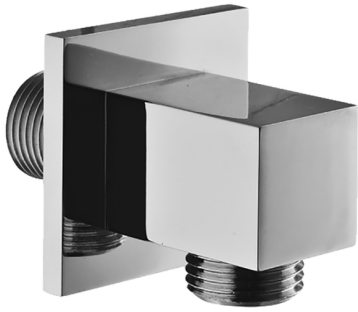

Elbow SHOWER_SS017340

MODEL **SS017340**

Elbow

AVAILABLE FINISHINGS

- **21** 21 Chrome
- **2B** 2B Polished Nickel
- **2F** 2F Brushed Nickel
- **2Q** 2Q Black Titanium
- **40** 40 Matt Black
- **4Q** 4Q Matt White

CHARACTERISTICS

2024-11-23