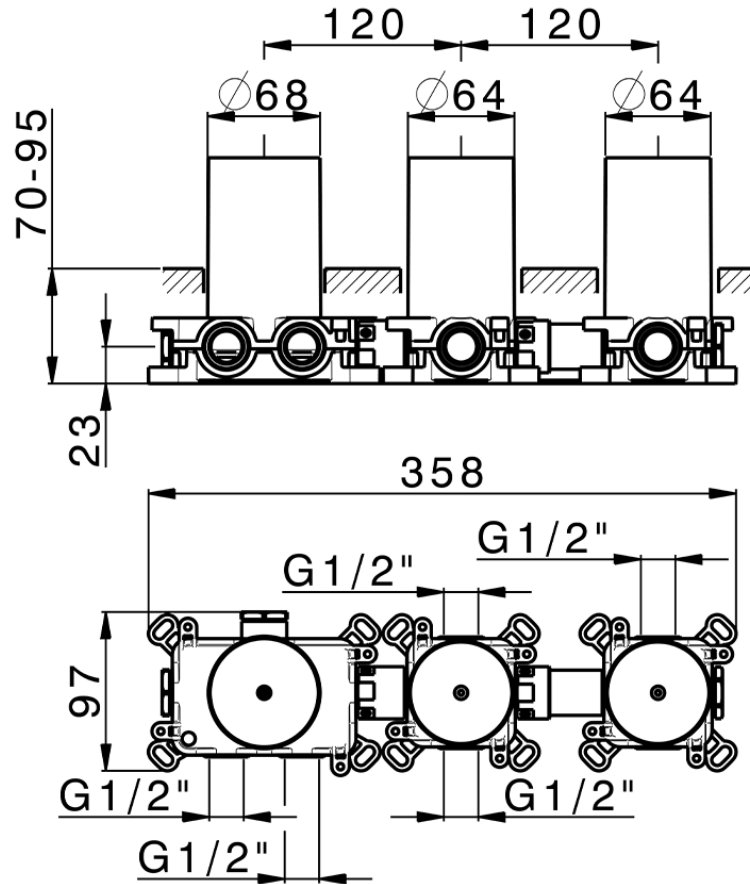

2 Function thermostatic concealed valve PUSH&SHOWER_ZB0G62R0

ZB0G62R0

<https://en.huberitalia.com/2-function-thermostatic-concealed-valve-pushshower-zb0g62r0>

2026-06-13