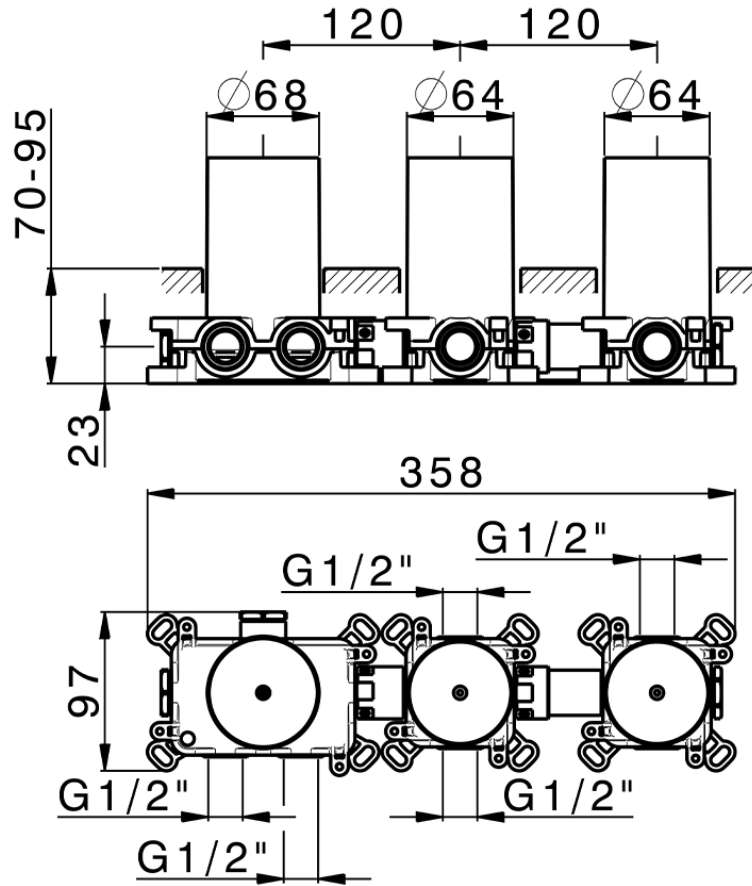

2 Function thermostatic concealed valve PUSH&SHOWER\_ZB0G62R0

ZB0G62R0

<https://en.huberitalia.com/2-function-thermostatic-concealed-valve-pushshower-zb0g62r0>

2026-04-05