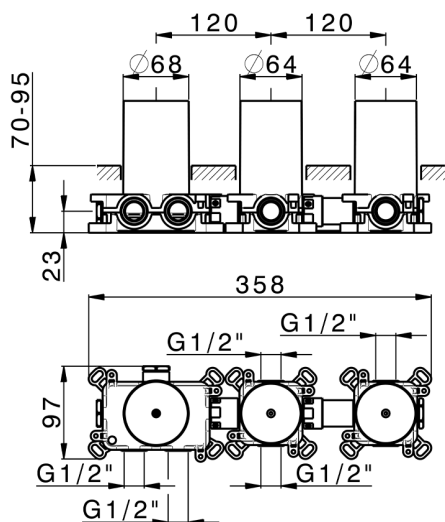

2 Function thermostatic concealed valve PUSH&SHOWER_ZB0G62R0

MODEL **ZB0G62R0**

2 Function thermostatic concealed valve, ON/OFF button with flow rate regulation, with protection guard boxes, to match with exposed parts: 1 Thermo 2 Push&Shower, without Thermo/ Push&Shower exposed parts

AVAILABLE FINISHINGS

04 04 Without finishing

CHARACTERISTICS

Cartridge Spare Parts **22.04A.AR - ZZ97279004**

Argo 2 (long filter) Thermostatic Valve

Concealed **1**

Thermostatic

The Huber thermostatic is your personal water manager, helping you to handle, control and save water and energy.