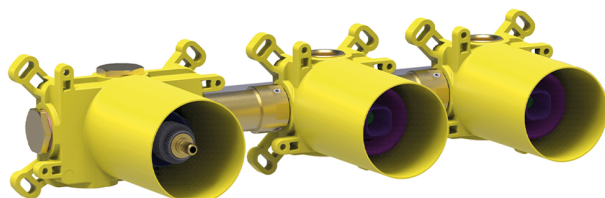

2 Function thermostatic concealed valve PUSH&SHOWER_ZB0G62R0

MODEL **ZB0G62R0**

2 Function thermostatic concealed valve, ON/OFF button with flow rate regulation, with protection guard boxes, to match with exposed parts: 1 Thermo 2 Push&Shower, without Thermo/ Push&Shower exposed parts

AVAILABLE FINISHINGS

04 04 Without finishing

CHARACTERISTICS

Cartridge Spare Parts **22.04A.AR - ZZ97279004**

Argo 2 (long filter) Thermostatic Valve

Concealed **1**

Thermostatic

The Huber thermostatic is your personal water manager, helping you to handle, control and save water and energy.