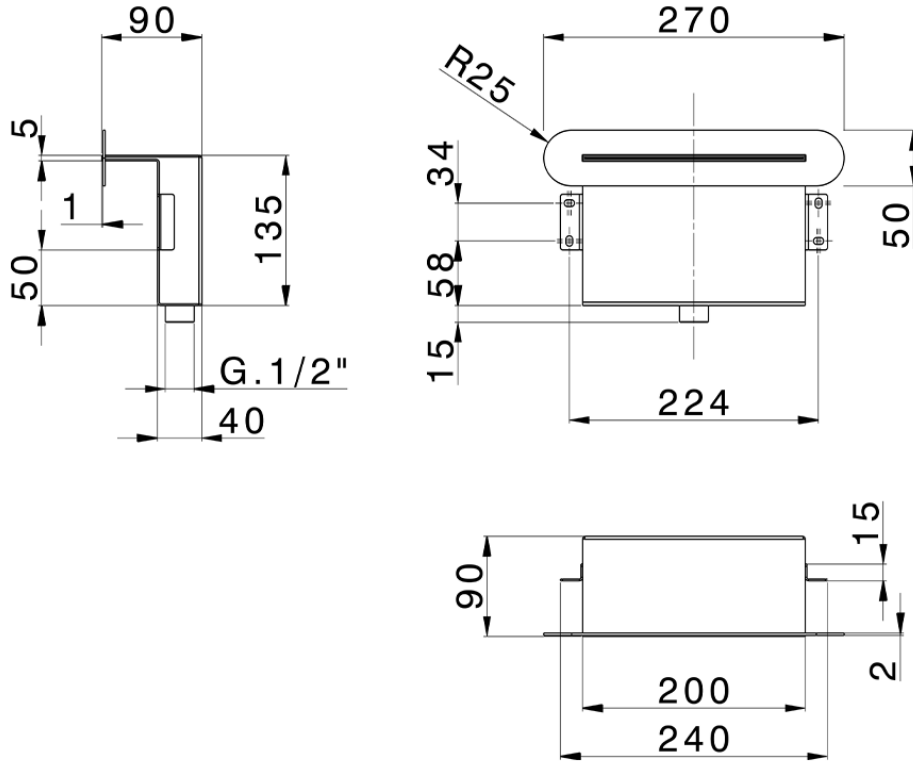

Concealed waterfall ZEN\_ZS129080

ZS129080

<https://en.huberitalia.com/concealed-waterfall-zen-zs129080>

2024-12-19