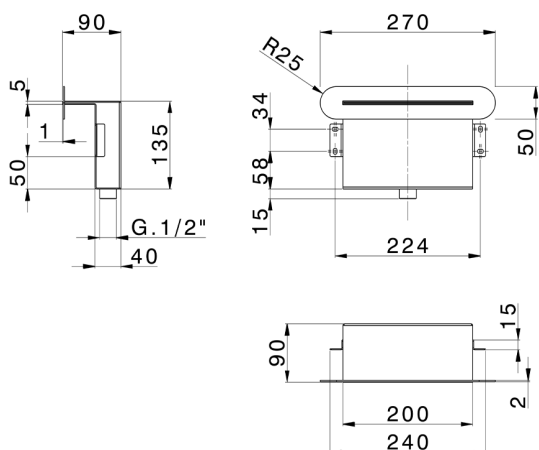

Concealed waterfall ZEN_ZS129080

MODEL **ZS129080**

Concealed waterfall, with round rosette, Stainless Steel AISI 304

AVAILABLE FINISHINGS

-  **40** 40 Matt Black
-  **4Q** 4Q Matt White
-  **D1** D1 Brushed Inox
-  **D2** D2 Polished Inox