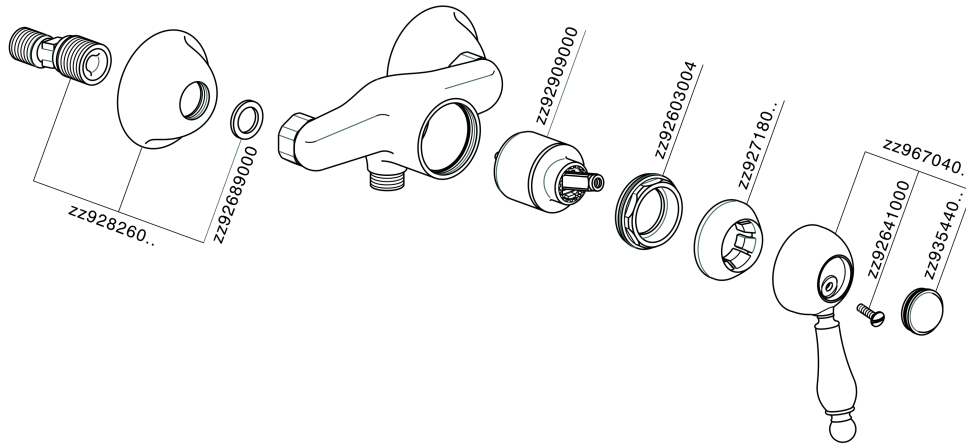

Single lever shower mixer CROISSETTE_CM000440

CM000440

<https://en.huberitalia.com/single-lever-shower-mixer-croisette-cm000440>

2024-11-15