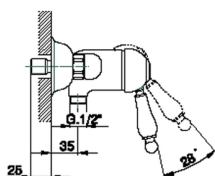

## Single lever shower mixer CROISSETTE\_CM000440

MODEL **CM000440**

Single lever shower mixer, without shower set, 1/2" M flexible connection

### CHARACTERISTICS

Cartridge Spare Parts **ZZ92909000**

**43 mm Cartridge**