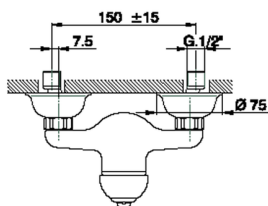

## Single lever shower mixer CROISSETTE\_CM000440

MODEL **CM000440**

Single lever shower mixer, without shower set, 1/2" M flexible connection

### CHARACTERISTICS

Cartridge Spare Parts **ZZ92909000**

**43 mm Cartridge**