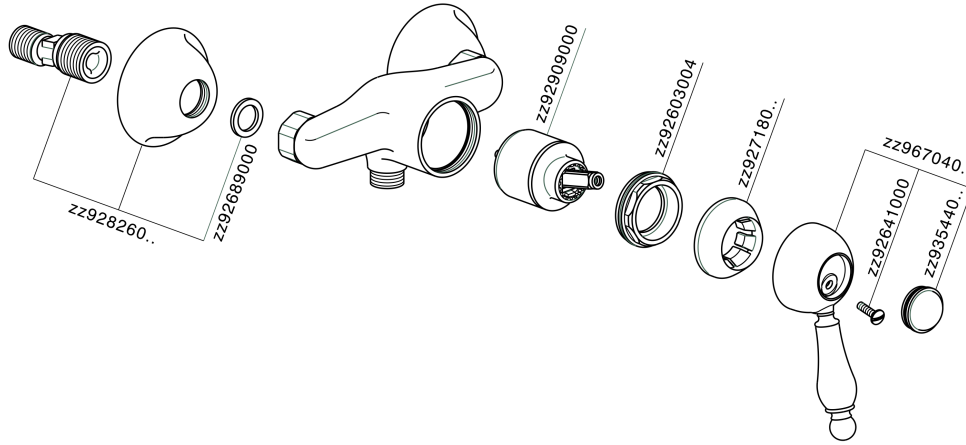

## Single lever shower mixer CROISETTE\_CM000440

CM000440

<https://en.huberitalia.com/single-lever-shower-mixer-croisette-cm000440>

2024-11-15