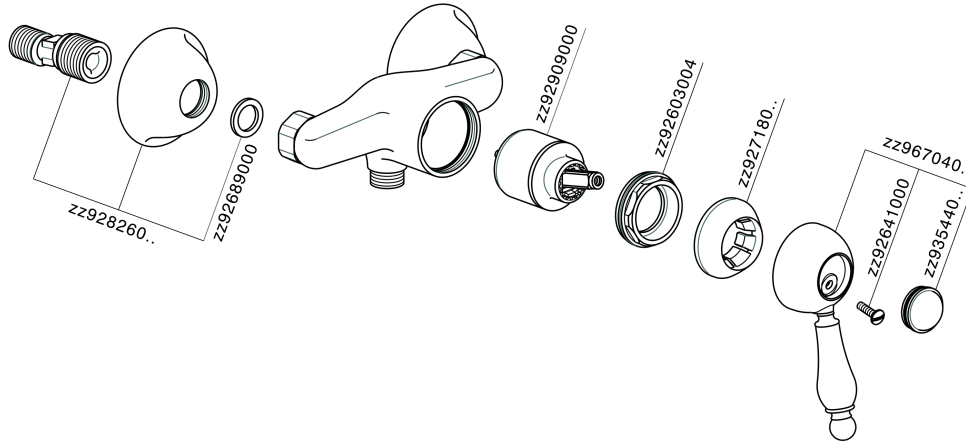

Single lever shower mixer CROISSETTE_CM000440

CM000440

<https://en.huberitalia.com/single-lever-shower-mixer-croisette-cm000440>

2024-11-15