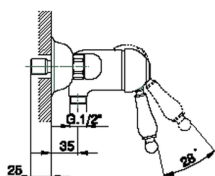

Single lever shower mixer CROISSETTE_CM000440

MODEL **CM000440**

Single lever shower mixer, without shower set, 1/2" M flexible connection

AVAILABLE FINISHINGS

-  **21** 21 Chrome
-  **27** 27 Old Bronze
-  **2G** 2G Antique Gold
-  **2W** 2W Brushed Gold

CHARACTERISTICS

Cartridge Spare Parts **ZZ92909000**

43 mm Cartridge

Single lever shower mixer CROISETTE_CM000440

CM000440

<https://en.huberitalia.com/single-lever-shower-mixer-croisette-cm000440>

2024-11-15