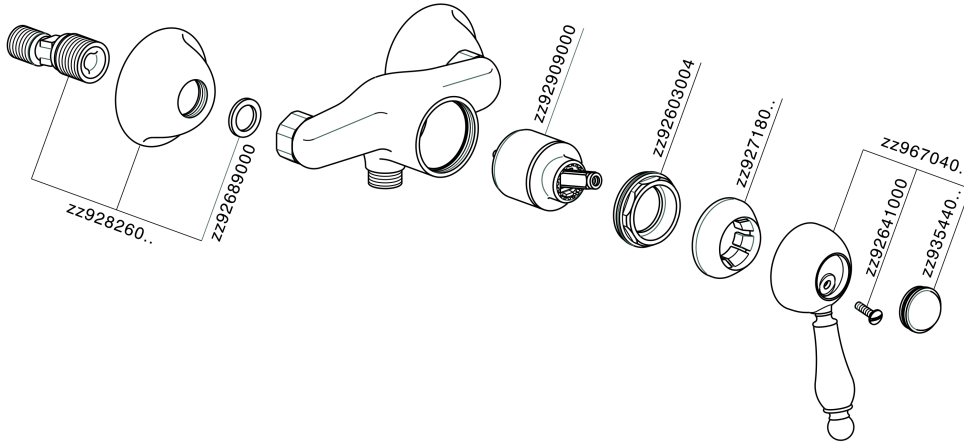

Single lever shower mixer CROISSETTE_CM000440

MODEL **CM000440**

Single lever shower mixer, without shower set, 1/2" M flexible connection

AVAILABLE FINISHINGS

-  **21** 21 Chrome
-  **27** 27 Old Bronze
-  **2G** 2G Antique Gold
-  **2W** 2W Brushed Gold

CHARACTERISTICS

Cartridge Spare Parts **ZZ92909000**

43 mm Cartridge

Single lever shower mixer CROISETTE_CM000440

CM000440

<https://en.huberitalia.com/single-lever-shower-mixer-croisette-cm000440>

2024-11-15