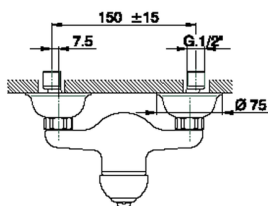

Single lever shower mixer CROISSETTE_CM000440

MODEL **CM000440**

Single lever shower mixer, without shower set, 1/2" M flexible connection

AVAILABLE FINISHINGS

-  **21** 21 Chrome
-  **27** 27 Old Bronze
-  **2G** 2G Antique Gold
-  **2W** 2W Brushed Gold

CHARACTERISTICS

Cartridge Spare Parts **ZZ92909000**

43 mm Cartridge

Single lever shower mixer CROISETTE_CM000440

CM000440

<https://en.huberitalia.com/single-lever-shower-mixer-croisette-cm000440>

2024-11-15