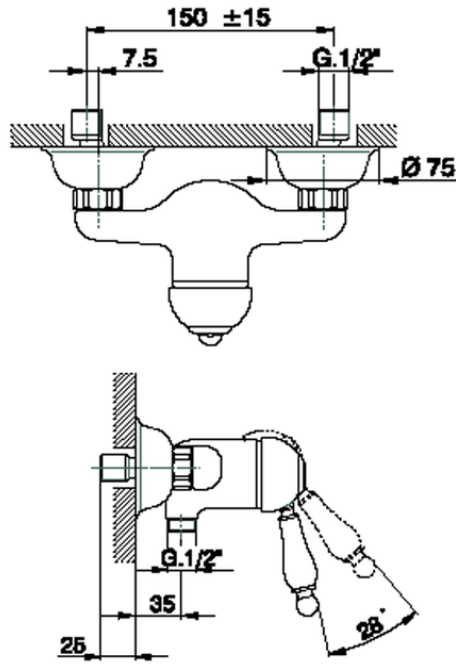

Single lever shower mixer CROISETTE_CM000440

CM000440

<https://en.huberitalia.com/single-lever-shower-mixer-croisette-cm000440>

2024-11-15