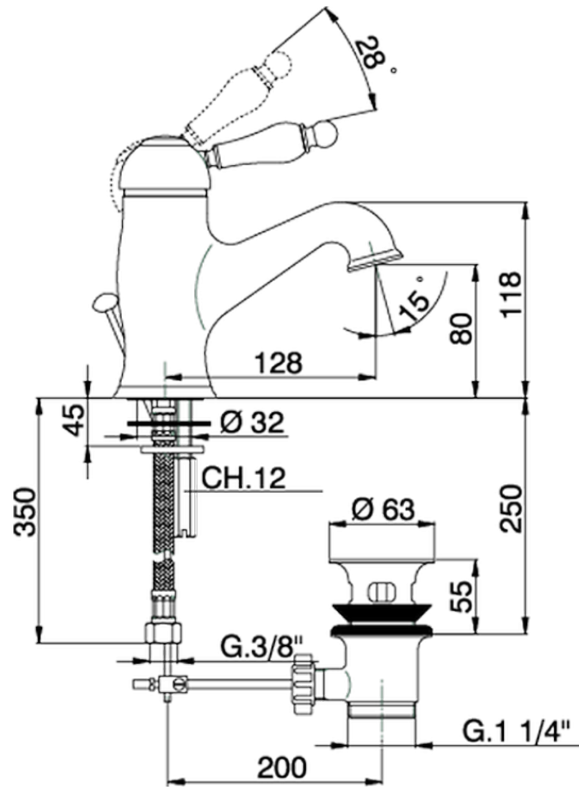

Single lever washbasin mixer CROISETTE_CM000510

CM000510

<https://en.huberitalia.com/single-lever-washbasin-mixer-croisette-cm000510>

2024-12-19