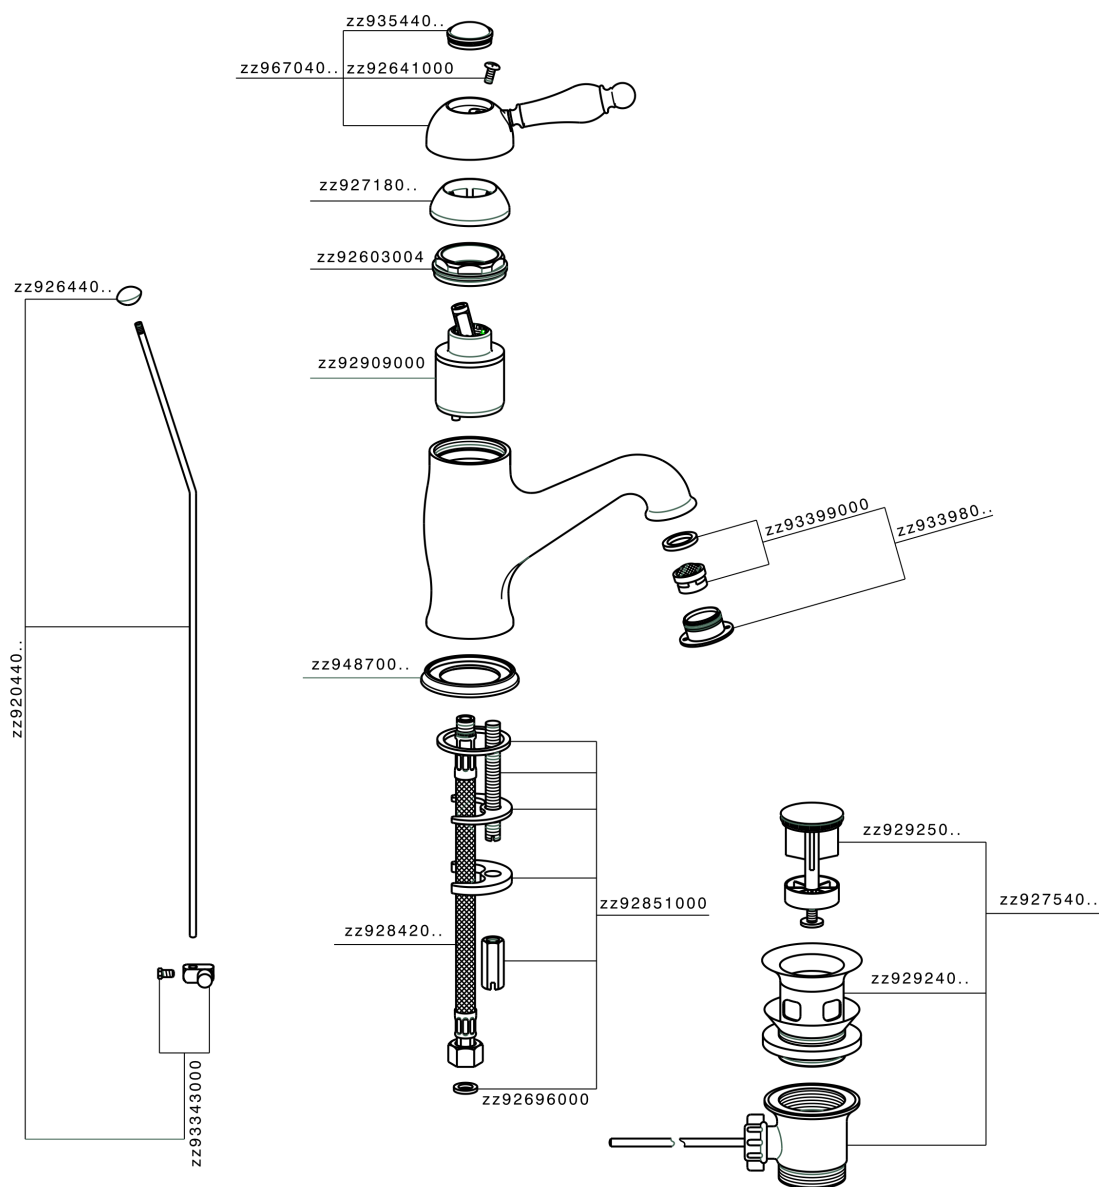

Single lever washbasin mixer CROISETTE_CM000510

CM000510

<https://en.huberitalia.com/single-lever-washbasin-mixer-croisette-cm000510>

2024-12-19