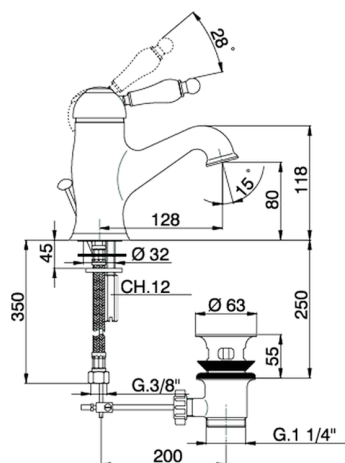

Single lever washbasin mixer CROISSETTE_CM000510

MODEL **CM000510**

Single lever washbasin mixer, with automatic 1"1/4 automatic pop-up waste, G.3/8" stainless steel flexible hoses

AVAILABLE FINISHINGS

-  **21** 21 Chrome
-  **27** 27 Old Bronze
-  **2G** 2G Antique Gold
-  **2W** 2W Brushed Gold

CHARACTERISTICS

Cartridge Spare Parts **ZZ92909000**

43 mm Cartridge

Single lever washbasin mixer CROISETTE_CM000510

CM000510

<https://en.huberitalia.com/single-lever-washbasin-mixer-croisette-cm000510>

2024-12-19