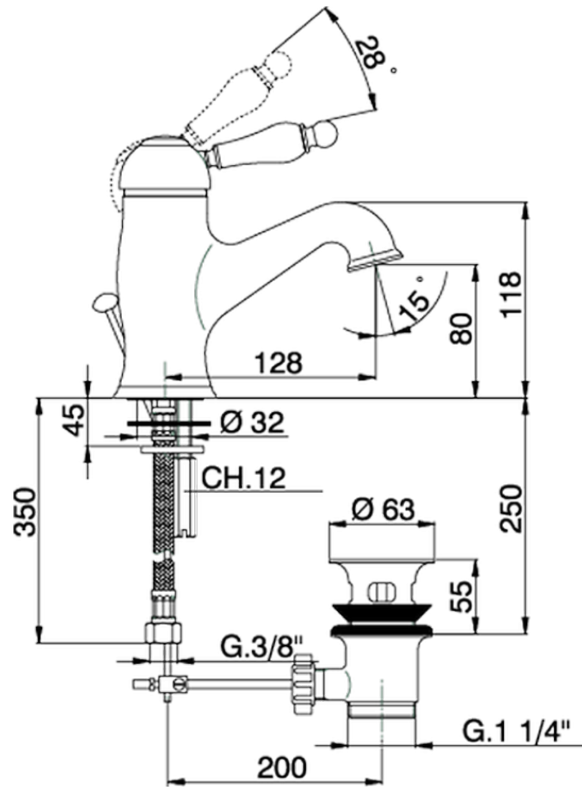

Single lever washbasin mixer CROISETTE_CM000510

CM000510

<https://en.huberitalia.com/single-lever-washbasin-mixer-croisette-cm000510>

2024-12-23