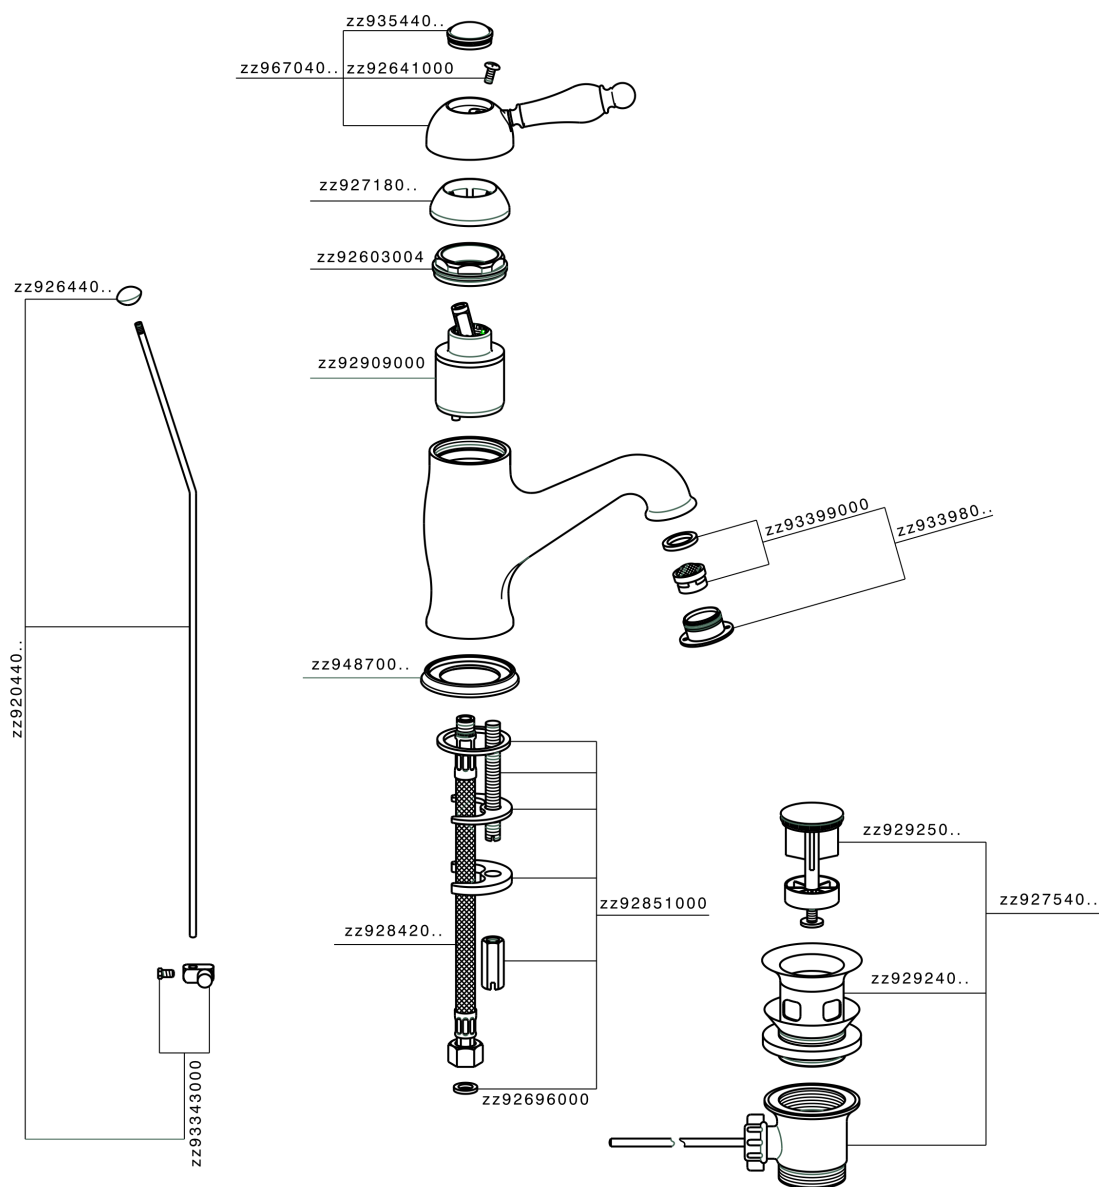

Single lever washbasin mixer CROISETTE_CM000510

CM000510

<https://en.huberitalia.com/single-lever-washbasin-mixer-croisette-cm000510>

2024-12-23