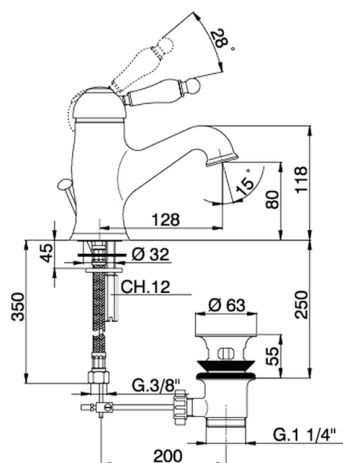

Single lever washbasin mixer CROISSETTE_CM000510

MODEL **CM000510**

Single lever washbasin mixer, with automatic 1"1/4 automatic pop-up waste, G.3/8" stainless steel flexible hoses

AVAILABLE FINISHINGS

-  **21** 21 Chrome
-  **27** 27 Old Bronze
-  **2G** 2G Antique Gold
-  **2W** 2W Brushed Gold

CHARACTERISTICS

Cartridge Spare Parts **ZZ92909000**

43 mm Cartridge

Single lever washbasin mixer CROISETTE_CM000510

CM000510

<https://en.huberitalia.com/single-lever-washbasin-mixer-croisette-cm000510>

2024-12-23