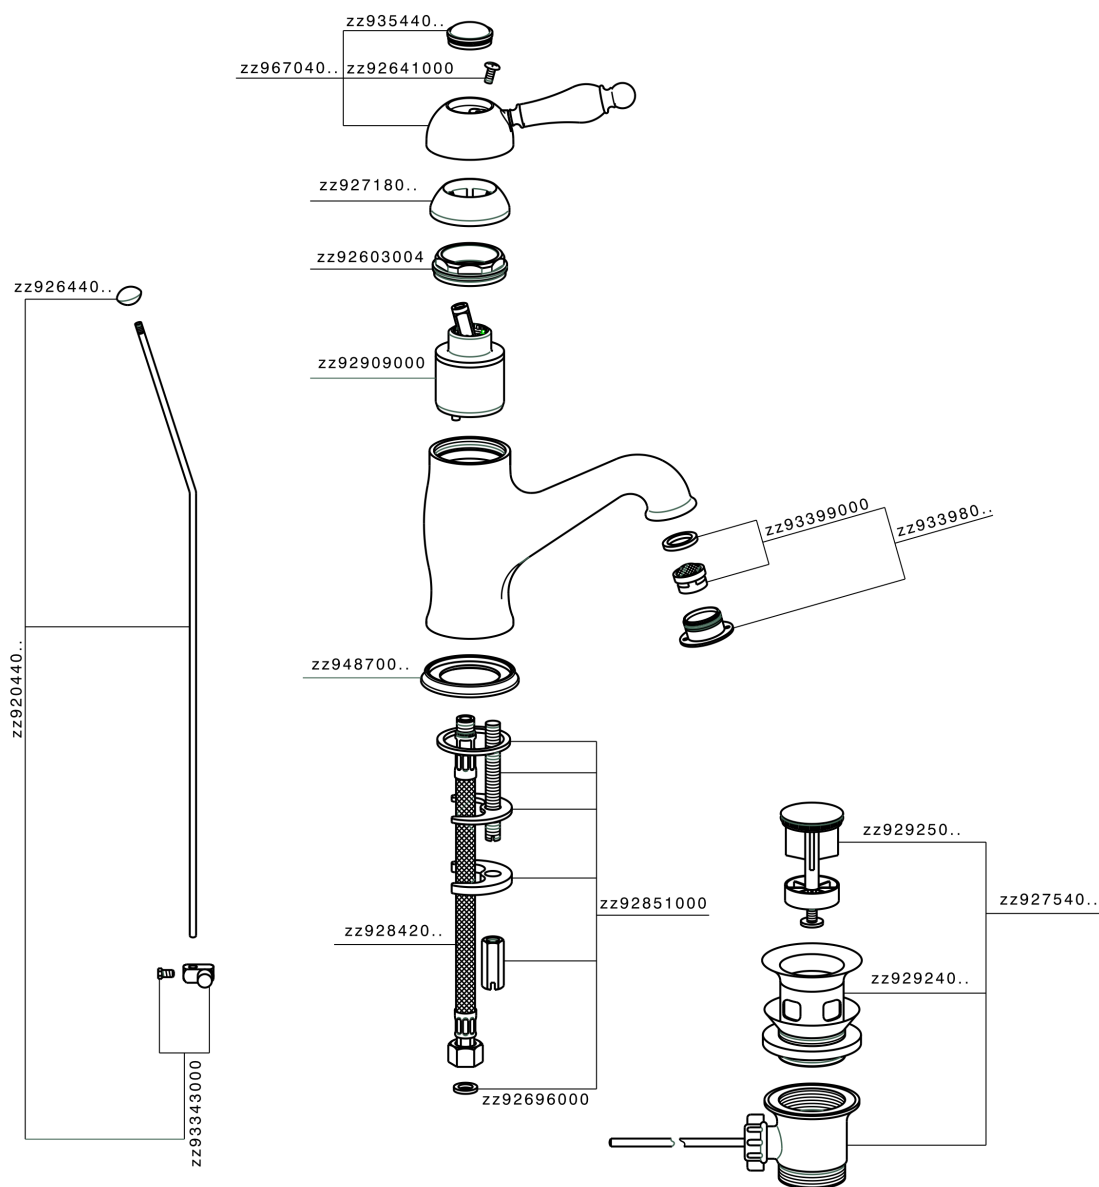

Single lever washbasin mixer CROISSETTE_CM000510

MODEL **CM000510**

Single lever washbasin mixer, with automatic 1"1/4 automatic pop-up waste, G.3/8" stainless steel flexible hoses

AVAILABLE FINISHINGS

-  **21** 21 Chrome
-  **27** 27 Old Bronze
-  **2G** 2G Antique Gold
-  **2W** 2W Brushed Gold

CHARACTERISTICS

Cartridge Spare Parts **ZZ92909000**

43 mm Cartridge

Single lever washbasin mixer CROISETTE_CM000510

CM000510

<https://en.huberitalia.com/single-lever-washbasin-mixer-croisette-cm000510>

2024-12-23